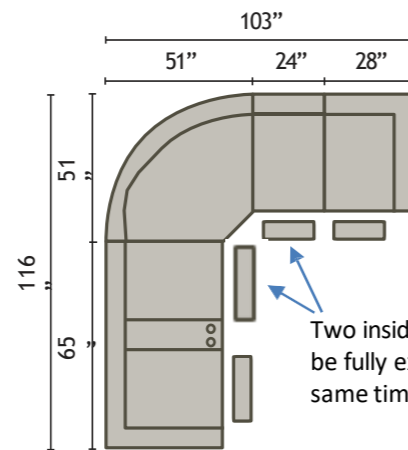

Configuration B
83403 L PWCRL Console Reclining Loveseat
83404 90SEW90° Wedge
83403 PWRAC Reclining Armless Chair
83403 R PWRC Reclining Chair