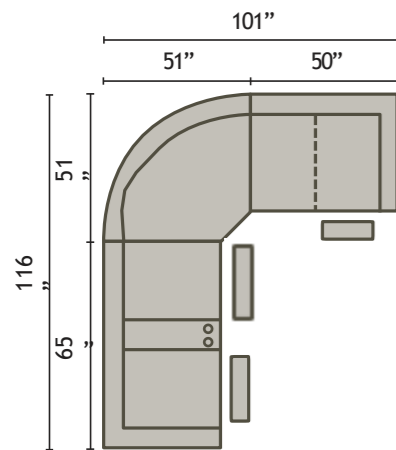

Kamiah Style:83403

Free Standing Pieces

83403 PWRS
Reclining Sofa
W77"D39"H43"

83403 PWCRLS
Console Reclining
Loveseat
W70"D39"H43"

83403 PWRLS
Reclining Loveseat
W55"D39"H43"

83403 PWRRCL *
Reclining Rocking
Chair
W31"D39"H43"

* Also Available: PWRC Power Reclining Chair

COMPLETE
**COMFORT
CONTROL**

- For Power Headrest = -7
- For Power Headrest and Lumbar Support = -9
- For Heat, Massage, Headrest and Lumbar -7X
- USB standard with power units
- USB automatic cutoff standard

Configuration C
83403 L PWCRL Console Reclining Loveseat
83404 90SEW90° Wedge
83403 R PWCRL Console Reclining Loveseat

Sectional Pieces

83403 L/RPWCRL
Console Reclining
Loveseat W65"
D39"H43"

83403 L/RPWRLS
Reclining Loveseat
W50"D39"H43"

83403 PWRAC
Reclining
Armless Chair
W24"D39"H43"

83404 90SEW
90° Wedge
W72"D42"H43"

83404 CORN
Corner
W37"D37"H43"