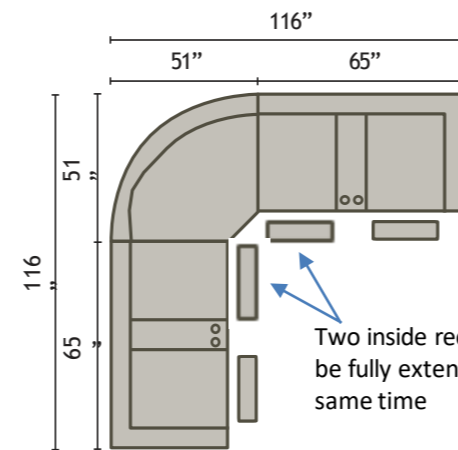

Kamiah Style:83403

Free Standing Pieces

83403 PWRS
Reclining Sofa
W77"D39"H43"

83403 PWCRLS
Console Reclining
Loveseat
W70"D39"H43"

83403 PWRLS
Reclining Loveseat
W55"D39"H43"

83403 PWRRCL *
Reclining Rocking
Chair
W31"D39"H43"

* Also Available: PWRC Power Reclining Chair

COMPLETE
**COMFORT
CONTROL**

- For Power Headrest = -7
- For Power Headrest and Lumbar Support = -9
- For Heat, Massage, Headrest and Lumbar -7X
- USB standard with power units
- USB automatic cutoff standard

Configuration A
83403 L PWCRL Console Reclining Loveseat
83404 90SEW90° Wedge
83403 R PWRLS Reclining Loveseat

Configuration B
83403 L PWCRL Console Reclining Loveseat
83404 90SEW90° Wedge
83403 PWRAC Reclining Armless Chair
83403 R PWRC Reclining Chair

Configuration C
83403 L PWCRL Console Reclining Loveseat
83404 90SEW90° Wedge
83403 R PWCRL Console Reclining Loveseat

Sectional Pieces

83403 L/RPWCRL
Console Reclining
Loveseat W65"
D39"H43"

83403 L/RPWRLS
Reclining Loveseat
W50"D39"H43"