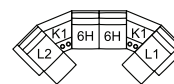

61 Sofa Power Recliner w/ Power Headrest
L6 Sofa Power Recliner w/ Power Headrest & Power Lumbar
86 x 41 x 43"
218 x 105 x 108 cm
IA: 67" / 171 cm

63 Loveseat Power Recliner w/ Power Headrest
L7 Loveseat Power Recliner w/ Power Headrest & Power Lumbar
63 x 41 x 43"
160 x 105 x 108 cm
IA: 44" / 112 cm

66 RHF Power Recliner w/ Power Headrest
67 LHF Power Recliner w/ Power Headrest
L1 RHF Pwr Recl Pwr /HR Pwr Lumbar
L2 LHF Pwr Recl Pwr /HR Pwr Lumbar
33 x 41 x 43"
84 x 105 x 108 cm

68 Console Loveseat Power Recliner w/ Power Headrest
L8 Console Loveseat Recliner Power w/ Power Headrest & Power Lumbar
77 x 41 x 43"
194 x 105 x 108 cm

POPULAR CONFIGURATIONS

L2/6H/9X/6H/L1
110 x 110"
280 x 280 cm

L2/6H/9X/K2/6H/L1
123 x 110"
313 x 280 cm

L2/K1/6H/6H/K1/L1
112 x 112"
285 x 285 cm

DIMENSIONS

Seat Depth: 21" / 55 cm
Seat Height: 19" / 48 cm
Arm Depth: 32" / 82 cm
Arm Height: 25" / 64 cm
Reclined Depth: 68" / 173 cm

Dimensions shown as Width x Depth x Height.

Dimensions are correct at the time of printing and are subject to change without notice. Actual measurements for each item may vary from what is shown here. Please allow up to a +/- 1 inch difference. Availability may vary by region.