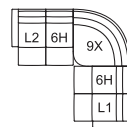

K1 Wedge 45 Degree w/Storage
36 x 38 x 37"
91 x 96 x 94 cm

K2 Console w/Storage
13 x 40 x 37"
34 x 101 x 94 cm

L3 Armless P/Recl Pwr/HR Pwr Lum
23 x 41 x 43"
59 x 105 x 108 cm

31 Wallhugger Power Recliner w/ Power Headrest
L9 Wallhugger Power Recliner w/ Power Headrest & Power Lumbar
40 x 41 x 43"
102 x 105 x 108 cm
IA: 21" / 53 cm

61 Sofa Power Recliner w/ Power Headrest
L6 Sofa Power Recliner w/ Power Headrest & Power Lumbar
86 x 41 x 43"
218 x 105 x 108 cm
IA: 67" / 171 cm

63 Loveseat Power Recliner w/ Power Headrest
L7 Loveseat Power Recliner w/ Power Headrest & Power Lumbar
63 x 41 x 43"
160 x 105 x 108 cm
IA: 44" / 112 cm

66 RHF Power Recliner w/ Power Headrest
67 LHF Power Recliner w/ Power Headrest
L1 RHF Pwr Recl Pwr /HR Pwr Lumbar
L2 LHF Pwr Recl Pwr /HR Pwr Lumbar
33 x 41 x 43"
84 x 105 x 108 cm

68 Console Loveseat Power Recliner w/ Power Headrest
L8 Console Loveseat Recliner Power w/ Power Headrest & Power Lumbar
77 x 41 x 43"
194 x 105 x 108 cm

POPULAR CONFIGURATIONS

L2/6H/9X/6H/L1
110 x 110"
280 x 280 cm

L2/6H/9X/K2/6H/L1
123 x 110"
313 x 280 cm

L2/K1/6H/6H/K1/L1
112 x 112"
285 x 285 cm

DIMENSIONS

Seat Depth: 21" / 55 cm
Seat Height: 19" / 48 cm
Arm Depth: 32" / 82 cm
Arm Height: 25" / 64 cm
Reclined Depth: 68" / 173 cm