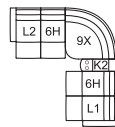

61 Sofa Power Recliner w/ Power Headrest
L6 Sofa Power Recliner w/ Power Headrest & Power Lumbar
86 x 41 x 43"
218 x 105 x 108 cm
IA: 67" / 171 cm

63 Loveseat Power Recliner w/ Power Headrest
L7 Loveseat Power Recliner w/ Power Headrest & Power Lumbar
63 x 41 x 43"
160 x 105 x 108 cm
IA: 44" / 112 cm

66 RHF Power Recliner w/ Power Headrest
67 LHF Power Recliner w/ Power Headrest
L1 RHF Pwr Recl Pwr /HR Pwr Lumbar
L2 LHF Pwr Recl Pwr /HR Pwr Lumbar
33 x 41 x 43"
84 x 105 x 108 cm

68 Console Loveseat Power Recliner w/ Power Headrest
L8 Console Loveseat Recliner Power w/ Power Headrest & Power Lumbar
77 x 41 x 43"
194 x 105 x 108 cm

POPULAR CONFIGURATIONS

L2/6H/9X/6H/L1
110 x 110"
280 x 280 cm

L2/6H/9X/K2/6H/L1
123 x 110"
313 x 280 cm

L2/K1/6H/6H/K1/L1
112 x 112"
285 x 285 cm

DIMENSIONS

Seat Depth: 21" / 55 cm
Seat Height: 19" / 48 cm
Arm Depth: 32" / 82 cm
Arm Height: 25" / 64 cm
Reclined Depth: 68" / 173 cm

Dimensions shown as Width x Depth x Height.

Dimensions are correct at the time of printing and are subject to change without notice. Actual measurements for each item may vary from what is shown here. Please allow up to a +/- 1 inch difference. Availability may vary by region.