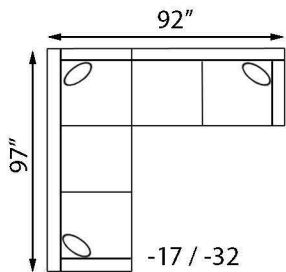

AS PICTURED:

810A-10 85.5" W x 37.5"D x 36"H (Overall Dimensions)

POPULAR CONFIGURATIONS (Overall Dimensions)

BAUHAUS
FURNITURE

"Ross"

810A Living Room Group

Seat Height: 20" Seat Depth: 21.5" Arm Height: 26"

AVAILABLE SECTIONAL PIECES

810A-17
XL SECT SOFA LHF

810A-18
XL SECT SOFA RHF

810A-54
CORNER WEDGE

810A-55
CORNER

810A-11
SOFA LHF

810A-12
SOFA RHF

810A-25
APT SOFA
ARMLESS