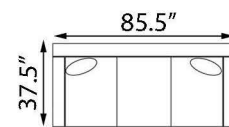

AS PICTURED:

810A-10 85.5" W x 37.5"D x 36"H (Overall Dimensions)

POPULAR CONFIGURATIONS (Overall Dimensions)

BAUHAUS
FURNITURE

"Ross"

810A Living Room Group

Seat Height: 20" Seat Depth: 21.5" Arm Height: 26"

810A-45
ARMLESS
CHAIR

810A-31
LOVESEAT LHF

810A-32
LOVESEAT RHF

810A-50
CHAISE WDG
LHF

810A-51
CHAISE WDG
RHF

810A-47
CHAISE LHF

810A-48
CHAISE RHF

AVAILABLE SOFA SKUs