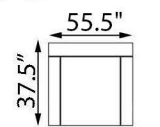

AS PICTURED:

810A-10 85.5" W x 37.5"D x 36"H (Overall Dimensions)

POPULAR CONFIGURATIONS (Overall Dimensions)

BAUHAUS
FURNITURE

"Ross"

810A Living Room Group

Seat Height: 20" Seat Depth: 21.5" Arm Height: 26"

810A-10 SOFA

810A-30
LOVESEAT

810A-41
CHAIR 1/2

810A-80
OTTOMAN

AVAILABLE SLEEPER SKUs

810AG60
GEL SOFABED QUEEN

810AG66
GEL SOFABED DBL

810AG73
GEL CHAIRBED