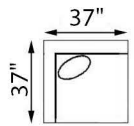

AS PICTURED:

810A-10 85.5" W x 37.5"D x 36"H (Overall Dimensions)

POPULAR CONFIGURATIONS (Overall Dimensions)

BAUHAUS
FURNITURE

"Ross"

810A Living Room Group

Seat Height: 20" Seat Depth: 21.5" Arm Height: 26"

AVAILABLE SECTIONAL PIECES

810A-17
XL SECT SOFA LHF

810A-18
XL SECT SOFA RHF

810A-54
CORNER WEDGE

810A-55
CORNER

810A-11
SOFA LHF

810A-12
SOFA RHF

810A-25
APT SOFA
ARMLESS