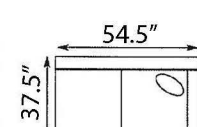

810A-32
LOVESEAT RHF