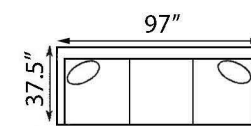

AS PICTURED:

810A-10 85.5" W x 37.5"D x 36"H (Overall Dimensions)

POPULAR CONFIGURATIONS (Overall Dimensions)

BAUHAUS
FURNITURE

"Ross"

810A Living Room Group

Seat Height: 20" Seat Depth: 21.5" Arm Height: 26"

AVAILABLE SECTIONAL PIECES

810A-17
XL SECT SOFA LHF

810A-18
XL SECT SOFA RHF

810A-54
CORNER WEDGE

810A-55
CORNER

810A-11
SOFA LHF

810A-12
SOFA RHF

810A-25
APT SOFA
ARMLESS