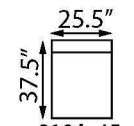

AS PICTURED:

810A-10 85.5" W x 37.5"D x 36"H (Overall Dimensions)

POPULAR CONFIGURATIONS (Overall Dimensions)

BAUHAUS
FURNITURE

"Ross"

810A Living Room Group

Seat Height: 20" Seat Depth: 21.5" Arm Height: 26"

AVAILABLE SECTIONAL PIECES

810A-17
XL SECT SOFA LHF

810A-18
XL SECT SOFA RHF

810A-54
CORNER WEDGE

810A-55
CORNER

810A-11
SOFA LHF

810A-12
SOFA RHF

810A-25
APT SOFA
ARMLESS