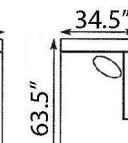

AS PICTURED:

810A-10 85.5" W x 37.5"D x 36"H (Overall Dimensions)

POPULAR CONFIGURATIONS (Overall Dimensions)

BAUHAUS
FURNITURE

"Ross"

810A Living Room Group

Seat Height: 20" Seat Depth: 21.5" Arm Height: 26"

810A-45
ARMLESS
CHAIR

810A-31
LOVESEAT LHF

810A-32
LOVESEAT RHF

810A-50
CHAISE WDG
LHF

810A-51
CHAISE WDG
RHF

810A-47
CHAISE LHF

810A-48
CHAISE RHF

AVAILABLE SOFA SKUs