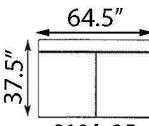

AS PICTURED:

810A-10 85.5" W x 37.5"D x 36"H (Overall Dimensions)

POPULAR CONFIGURATIONS (Overall Dimensions)

BAUHAUS
FURNITURE

"Ross"

810A Living Room Group

Seat Height: 20" Seat Depth: 21.5" Arm Height: 26"

AVAILABLE SECTIONAL PIECES

810A-17
XL SECT SOFA LHF

810A-18
XL SECT SOFA RHF

810A-54
CORNER WEDGE

810A-55
CORNER

810A-11
SOFA LHF

810A-12
SOFA RHF

810A-25
APT SOFA
ARMLESS