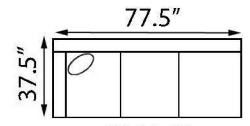

AS PICTURED:

810A-10 85.5" W x 37.5"D x 36"H (Overall Dimensions)

POPULAR CONFIGURATIONS (Overall Dimensions)

BAUHAUS
FURNITURE

"Ross"

810A Living Room Group

Seat Height: 20" Seat Depth: 21.5" Arm Height: 26"

AVAILABLE SECTIONAL PIECES

810A-17
XL SECT SOFA LHF

810A-18
XL SECT SOFA RHF

810A-54
CORNER WEDGE

810A-55
CORNER

810A-11
SOFA LHF

810A-12
SOFA RHF

810A-25
APT SOFA
ARMLESS