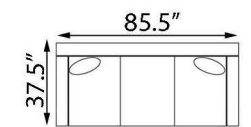

AS PICTURED:

810A-10 85.5" W x 37.5"D x 36"H (Overall Dimensions)

POPULAR CONFIGURATIONS (Overall Dimensions)

BAUHAUS
FURNITURE

"Ross"

810A Living Room Group

Seat Height: 20" Seat Depth: 21.5" Arm Height: 26"

810A-10 SOFA

810A-30
LOVESEAT

810A-41
CHAIR 1/2

810A-80
OTTOMAN

AVAILABLE SLEEPER SKUs

810AG60
GEL SOFABED QUEEN

810AG66
GEL SOFABED DBL

810AG73
GEL CHAIRBED