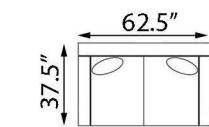

810A-30
LOVESEAT