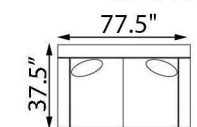

AS PICTURED:

810A-10 85.5" W x 37.5"D x 36"H (Overall Dimensions)

POPULAR CONFIGURATIONS (Overall Dimensions)

BAUHAUS
FURNITURE

"Ross"

810A Living Room Group

Seat Height: 20" Seat Depth: 21.5" Arm Height: 26"

810A-10 SOFA

810A-30
LOVESEAT

810A-41
CHAIR 1/2

810A-80
OTTOMAN

AVAILABLE SLEEPER SKUs

810AG60
GEL SOFABED QUEEN

810AG66
GEL SOFABED DBL

810AG73
GEL CHAIRBED