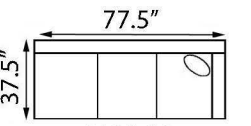

AS PICTURED:

810A-10 85.5" W x 37.5"D x 36"H (Overall Dimensions)

POPULAR CONFIGURATIONS (Overall Dimensions)

BAUHAUS
FURNITURE

"Ross"

810A Living Room Group

Seat Height: 20" Seat Depth: 21.5" Arm Height: 26"

AVAILABLE SECTIONAL PIECES

810A-17
XL SECT SOFA LHF

810A-18
XL SECT SOFA RHF

810A-54
CORNER WEDGE

810A-55
CORNER

810A-11
SOFA LHF

810A-12
SOFA RHF

810A-25
APT SOFA
ARMLESS