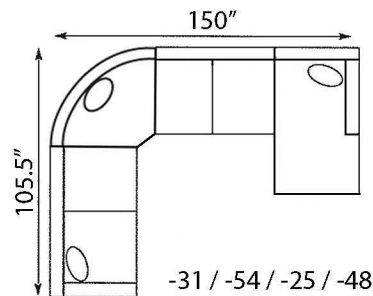

AS PICTURED:

810A-10 85.5" W x 37.5"D x 36"H (Overall Dimensions)

POPULAR CONFIGURATIONS (Overall Dimensions)

BAUHAUS
FURNITURE

"Ross"

810A Living Room Group

Seat Height: 20" Seat Depth: 21.5" Arm Height: 26"

AVAILABLE SECTIONAL PIECES

810A-17
XL SECT SOFA LHF

810A-18
XL SECT SOFA RHF

810A-54
CORNER WEDGE

810A-55
CORNER

810A-11
SOFA LHF

810A-12
SOFA RHF

810A-25
APT SOFA
ARMLESS