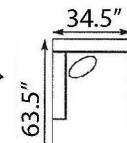

AS PICTURED:

810A-10 85.5" W x 37.5"D x 36"H (Overall Dimensions)

POPULAR CONFIGURATIONS (Overall Dimensions)

BAUHAUS
FURNITURE

"Ross"

810A Living Room Group

Seat Height: 20" Seat Depth: 21.5" Arm Height: 26"

810A-45
ARMLESS
CHAIR

810A-31
LOVESEAT LHF

810A-32
LOVESEAT RHF

810A-50
CHAISE WDG
LHF

810A-51
CHAISE WDG
RHF

810A-47
CHAISE LHF

810A-48
CHAISE RHF

AVAILABLE SOFA SKUs