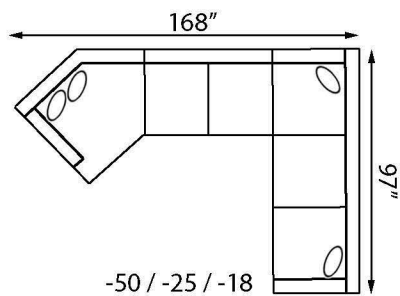

AS PICTURED:

810A-10 85.5" W x 37.5"D x 36"H (Overall Dimensions)

POPULAR CONFIGURATIONS (Overall Dimensions)

BAUHAUS
FURNITURE

"Ross"

810A Living Room Group

Seat Height: 20" Seat Depth: 21.5" Arm Height: 26"

AVAILABLE SECTIONAL PIECES

810A-17
XL SECT SOFA LHF

810A-18
XL SECT SOFA RHF

810A-54
CORNER WEDGE

810A-55
CORNER

810A-11
SOFA LHF

810A-12
SOFA RHF

810A-25
APT SOFA
ARMLESS