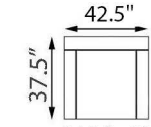

810A-41
CHAIR 1/2