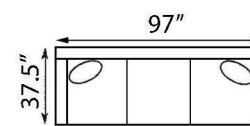

AVAILABLE SECTIONAL PIECES

810A-17
XL SECT SOFA LHF