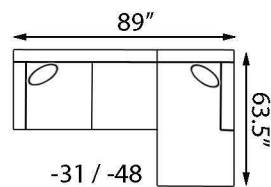

AS PICTURED:

810A-10 85.5" W x 37.5"D x 36"H (Overall Dimensions)

POPULAR CONFIGURATIONS (Overall Dimensions)

BAUHAUS
FURNITURE

"Ross"

810A Living Room Group

Seat Height: 20" Seat Depth: 21.5" Arm Height: 26"

AVAILABLE SECTIONAL PIECES

810A-17
XL SECT SOFA LHF

810A-18
XL SECT SOFA RHF

810A-54
CORNER WEDGE

810A-55
CORNER

810A-11
SOFA LHF

810A-12
SOFA RHF

810A-25
APT SOFA
ARMLESS