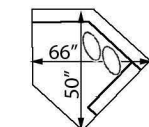

AS PICTURED:

810A-10 85.5" W x 37.5"D x 36"H (Overall Dimensions)

POPULAR CONFIGURATIONS (Overall Dimensions)

BAUHAUS
FURNITURE

"Ross"

810A Living Room Group

Seat Height: 20" Seat Depth: 21.5" Arm Height: 26"

810A-45
ARMLESS
CHAIR

810A-31
LOVESEAT LHF

810A-32
LOVESEAT RHF

810A-50
CHAISE WDG
LHF

810A-51
CHAISE WDG
RHF

810A-47
CHAISE LHF

810A-48
CHAISE RHF

AVAILABLE SOFA SKUs