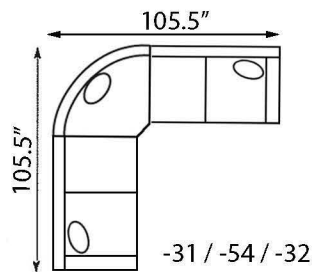

AS PICTURED:

810A-10 85.5" W x 37.5"D x 36"H (Overall Dimensions)

POPULAR CONFIGURATIONS (Overall Dimensions)

BAUHAUS
FURNITURE

"Ross"

810A Living Room Group

Seat Height: 20" Seat Depth: 21.5" Arm Height: 26"

AVAILABLE SECTIONAL PIECES

810A-17
XL SECT SOFA LHF

810A-18
XL SECT SOFA RHF

810A-54
CORNER WEDGE

810A-55
CORNER

810A-11
SOFA LHF

810A-12
SOFA RHF

810A-25
APT SOFA
ARMLESS