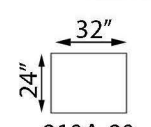

810A-80
OTTOMAN