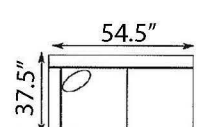

810A-31
LOVESEAT LHF