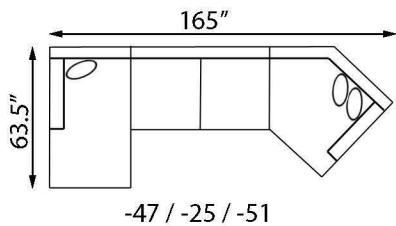

AS PICTURED:

810A-10 85.5" W x 37.5"D x 36"H (Overall Dimensions)

POPULAR CONFIGURATIONS (Overall Dimensions)

BAUHAUS
FURNITURE

"Ross"

810A Living Room Group

Seat Height: 20" Seat Depth: 21.5" Arm Height: 26"

AVAILABLE SECTIONAL PIECES

810A-17
XL SECT SOFA LHF

810A-18
XL SECT SOFA RHF

810A-54
CORNER WEDGE

810A-55
CORNER

810A-11
SOFA LHF

810A-12
SOFA RHF

810A-25
APT SOFA
ARMLESS