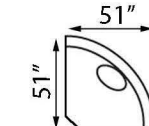

810A-54
CORNER WEDGE