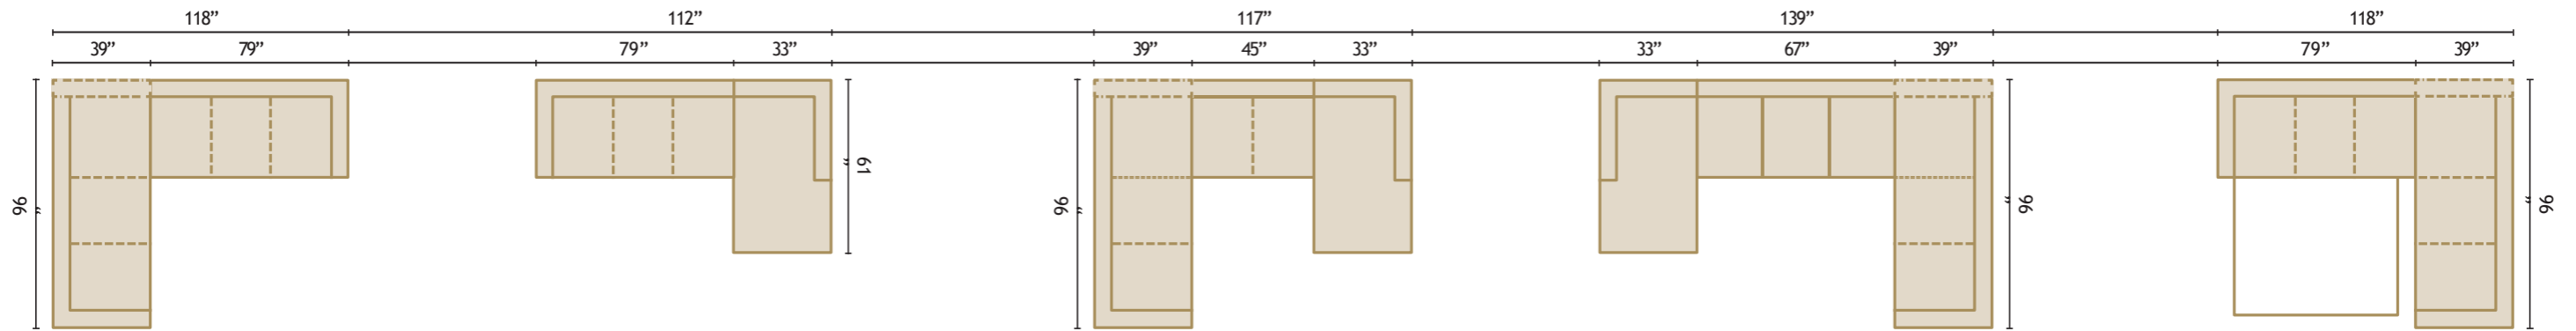

Cliffside Style: K30200

Configuration A
K30200L CRNS CornerSofa
K30200R S One Arm Sofa

Configuration B
K30200L S One Arm Sofa
K30200R CHASE One Arm Chaise

Configuration C
K30200L CRNS Corner Sofa
K30200 ALS ArmlessLoveseat
K30200R CHASE One Arm Chaise

Configuration D
K30200L CHASE One Arm Chaise
K30200 AS Armless Sofa
K30200R CRNS Corner Sofa

Configuration E
K30200L DRSL One Arm Regular Sleeper
K30200R CRNS Corner Sofa

Sectional Pieces