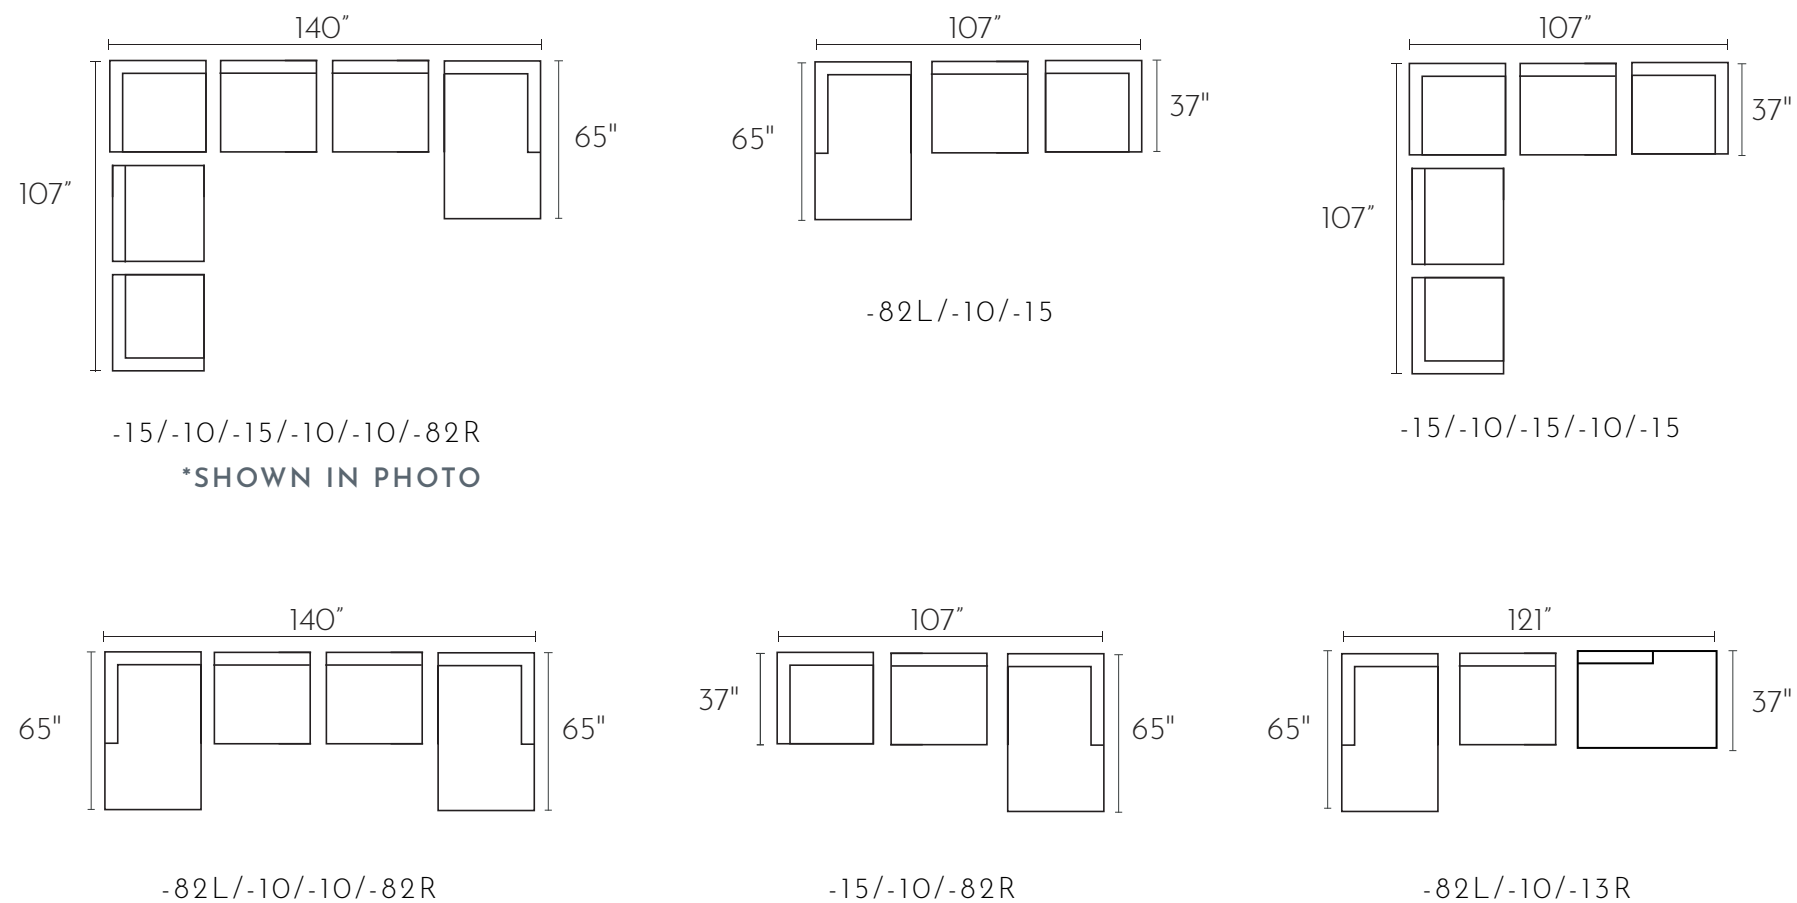

125 BELAIRE

The mid-century modern feel of Belaire is accomplished with deep biscuit tufting that creates a distinctly captivating look. No cushions mean a no-fuss, sleek sectional that will never feel or appear messy. This customizable set offers a variety of pieces equipped to personalize any room.

*POPULAR CONFIGURATIONS CONT.

*POPULAR CONFIGURATIONS

*ALL DIMENSIONS ARE APPROXIMATE