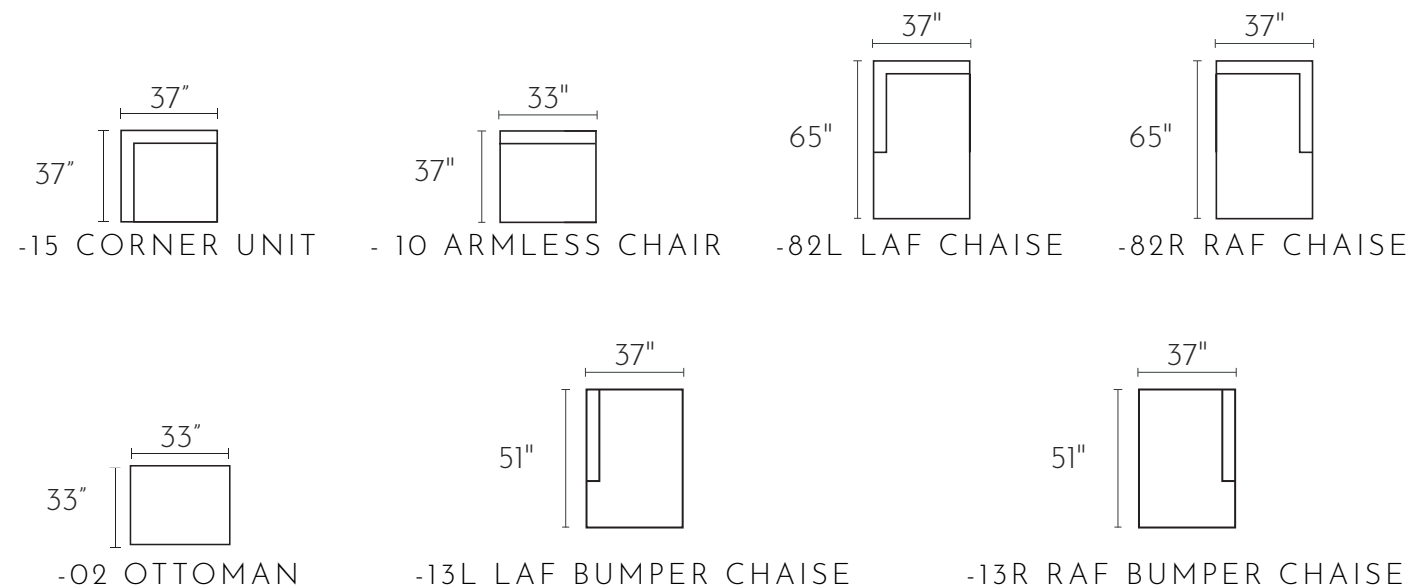

125 BELAIRE

The mid-century modern feel of Belaire is accomplished with deep biscuit tufting that creates a distinctly captivating look. No cushions mean a no-fuss, sleek sectional that will never feel or appear messy. This customizable set offers a variety of pieces equipped to personalize any room.

*POPULAR CONFIGURATIONS CONT.

*POPULAR CONFIGURATIONS

*ALL DIMENSIONS ARE APPROXIMATE