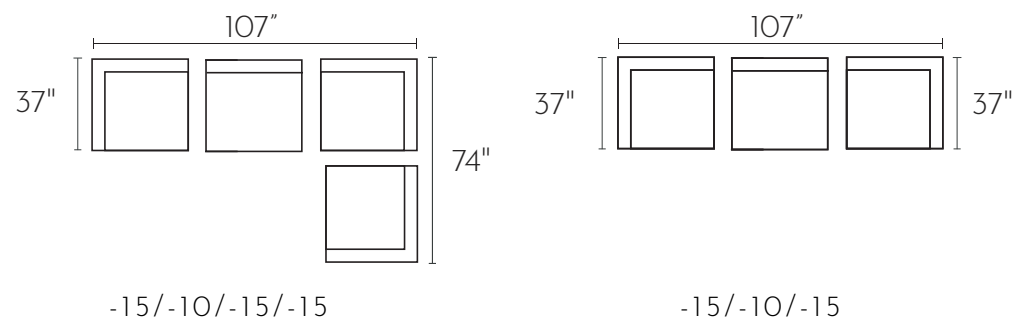

125 BELAIRE

The mid-century modern feel of Belaire is accomplished with deep biscuit tufting that creates a distinctly captivating look. No cushions mean a no-fuss, sleek sectional that will never feel or appear messy. This customizable set offers a variety of pieces equipped to personalize any room.

*POPULAR CONFIGURATIONS CONT.

*POPULAR CONFIGURATIONS

*ALL DIMENSIONS ARE APPROXIMATE