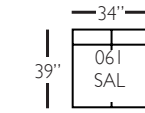

P602-075
Ottoman

Overall Height 36" • Seat Height 22" • Seat Depth 24" • Arm Height 28"

sectional group pieces

P602-118 - RSE
P602-119 - LSE

P602-114 - RSE
P602-115 - LSE

P602-110 - RSC
P602-111 - LSC

P602-061 - SAL

P602-041 - LAL

Overall Height 36" • Seat Height 22" • Seat Depth 24" • Arm Height 28"

DERBY (P602-SLIP)- *slipcover*

sofa group pieces

P602-SLIP-002
2 Cushion Sofa

P602-SLIP-022
Bench Cushion
Sofa

P602-SLIP-068
Chair 1/2

P602-SLIP-085
Chair 1/2
Chaise Ottoman

P602-SLIP-003
2 Cushion Sofa

P602-SLIP-033
Bench Cushion
Sofa

P602-SLIP-075
Ottoman

Overall Height 36" • Seat Height 22" • Seat Depth 24" • Arm Height 28"

sectional group pieces