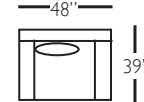

P602-068
Chair 1/2