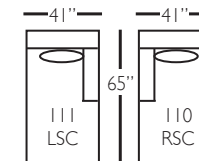

P602-075
Ottoman

Overall Height 36" • Seat Height 22" • Seat Depth 24" • Arm Height 28"

sectional group pieces

P602-118 - RSE
P602-119 - LSE

P602-114 - RSE
P602-115 - LSE

P602-110 - RSC
P602-111 - LSC

P602-061 - SAL

P602-041 - LAL

Overall Height 36" • Seat Height 22" • Seat Depth 24" • Arm Height 28"

DERBY (P602-SLIP)- *slipcover*

sofa group pieces

P602-SLIP-002
2 Cushion Sofa

P602-SLIP-022
Bench Cushion
Sofa

P602-SLIP-068
Chair 1/2

P602-SLIP-085
Chair 1/2
Chaise Ottoman

P602-SLIP-003
2 Cushion Sofa

P602-SLIP-033
Bench Cushion
Sofa

P602-SLIP-075
Ottoman

Overall Height 36" • Seat Height 22" • Seat Depth 24" • Arm Height 28"

sectional group pieces

P602-SLIP-118 - RSE
P602-SLIP-119 - LSE

P602-SLIP-114 - RSE
P602-SLIP-115 - LSE

P602-SLIP-110 - RSC
P602-SLIP-111 - LSC

P602-SLIP-061 - SAL

P602-SLIP-041 - LAL

Overall Height 36" • Seat Height 22" • Seat Depth 24" • Arm Height 28"