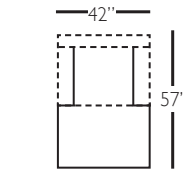

P602-085
Chair 1/2
Chaise Ottoman