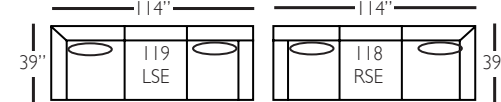

P602-075
Ottoman

Overall Height 36" • Seat Height 22" • Seat Depth 24" • Arm Height 28"

sectional group pieces

P602-118 - RSE
P602-119 - LSE

P602-114 - RSE
P602-115 - LSE

P602-110 - RSC
P602-111 - LSC

P602-061 - SAL

P602-041 - LAL

Overall Height 36" • Seat Height 22" • Seat Depth 24" • Arm Height 28"

DERBY (P602-SLIP)- *slipcover*

sofa group pieces

P602-SLIP-002
2 Cushion Sofa

P602-SLIP-022
Bench Cushion
Sofa

P602-SLIP-068
Chair 1/2