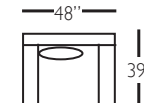

P602-075
Ottoman

Overall Height 36" • Seat Height 22" • Seat Depth 24" • Arm Height 28"

sectional group pieces

P602-118 - RSE
P602-119 - LSE

P602-114 - RSE
P602-115 - LSE

P602-110 - RSC
P602-111 - LSC

P602-061 - SAL

P602-041 - LAL

Overall Height 36" • Seat Height 22" • Seat Depth 24" • Arm Height 28"

DERBY (P602-SLIP)- *slipcover*

sofa group pieces

P602-SLIP-002
2 Cushion Sofa

P602-SLIP-022
Bench Cushion
Sofa

P602-SLIP-068
Chair 1/2

P602-SLIP-085
Chair 1/2
Chaise Ottoman

P602-SLIP-003
2 Cushion Sofa

P602-SLIP-033
Bench Cushion
Sofa

P602-SLIP-075
Ottoman

Overall Height 36" • Seat Height 22" • Seat Depth 24" • Arm Height 28"

sectional group pieces

P602-SLIP-118 - RSE
P602-SLIP-119 - LSE

P602-SLIP-114 - RSE
P602-SLIP-115 - LSE

P602-SLIP-110 - RSC
P602-SLIP-111 - LSC

P602-SLIP-061 - SAL

P602-SLIP-041 - LAL

Overall Height 36" • Seat Height 22" • Seat Depth 24" • Arm Height 28"