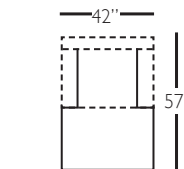

P602-075
Ottoman

Overall Height 36" • Seat Height 22" • Seat Depth 24" • Arm Height 28"

sectional group pieces

P602-118 - RSE
P602-119 - LSE

P602-114 - RSE
P602-115 - LSE

P602-110 - RSC
P602-111 - LSC

P602-061 - SAL

P602-041 - LAL

Overall Height 36" • Seat Height 22" • Seat Depth 24" • Arm Height 28"

DERBY (P602-SLIP)- *slipcover*

sofa group pieces

P602-SLIP-002
2 Cushion Sofa

P602-SLIP-022
Bench Cushion
Sofa

P602-SLIP-068
Chair 1/2

P602-SLIP-085
Chair 1/2
Chaise Ottoman

P602-SLIP-003
2 Cushion Sofa

P602-SLIP-033
Bench Cushion
Sofa

P602-SLIP-075
Ottoman

Overall Height 36" • Seat Height 22" • Seat Depth 24" • Arm Height 28"

sectional group pieces

P602-SLIP-118 - RSE
P602-SLIP-119 - LSE

P602-SLIP-114 - RSE
P602-SLIP-115 - LSE

P602-SLIP-110 - RSC
P602-SLIP-111 - LSC

P602-SLIP-061 - SAL

P602-SLIP-041 - LAL

Overall Height 36" • Seat Height 22" • Seat Depth 24" • Arm Height 28"