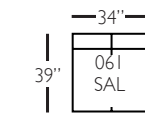

P602-075
Ottoman

Overall Height 36" • Seat Height 22" • Seat Depth 24" • Arm Height 28"

sectional group pieces

P602-118 - RSE
P602-119 - LSE

P602-114 - RSE
P602-115 - LSE

P602-110 - RSC
P602-111 - LSC

P602-061 - SAL

P602-041 - LAL

Overall Height 36" • Seat Height 22" • Seat Depth 24" • Arm Height 28"

DERBY (P602-SLIP)- *slipcover*

sofa group pieces

P602-SLIP-002
2 Cushion Sofa

P602-SLIP-022
Bench Cushion
Sofa

P602-SLIP-068
Chair 1/2

P602-SLIP-085
Chair 1/2
Chaise Ottoman

P602-SLIP-003
2 Cushion Sofa

P602-SLIP-033
Bench Cushion
Sofa

P602-SLIP-075
Ottoman

Overall Height 36" • Seat Height 22" • Seat Depth 24" • Arm Height 28"

sectional group pieces

P602-SLIP-118 - RSE
P602-SLIP-119 - LSE

P602-SLIP-114 - RSE
P602-SLIP-115 - LSE

P602-SLIP-110 - RSC
P602-SLIP-111 - LSC

P602-SLIP-061 - SAL

P602-SLIP-041 - LAL

Overall Height 36" • Seat Height 22" • Seat Depth 24" • Arm Height 28"