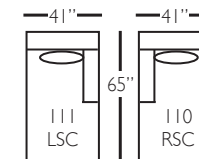

P602-075
Ottoman

Overall Height 36" • Seat Height 22" • Seat Depth 24" • Arm Height 28"

sectional group pieces

P602-118 - RSE
P602-119 - LSE

P602-114 - RSE
P602-115 - LSE

P602-110 - RSC
P602-111 - LSC

P602-061 - SAL

P602-041 - LAL

Overall Height 36" • Seat Height 22" • Seat Depth 24" • Arm Height 28"

DERBY (P602-SLIP)- *slipcover*

sofa group pieces

P602-SLIP-002
2 Cushion Sofa

P602-SLIP-022
Bench Cushion
Sofa

P602-SLIP-068
Chair 1/2

P602-SLIP-085
Chair 1/2
Chaise Ottoman

P602-SLIP-003
2 Cushion Sofa

P602-SLIP-033
Bench Cushion
Sofa

P602-SLIP-075
Ottoman

Overall Height 36" • Seat Height 22" • Seat Depth 24" • Arm Height 28"

sectional group pieces

P602-SLIP-118 - RSE
P602-SLIP-119 - LSE

P602-SLIP-114 - RSE
P602-SLIP-115 - LSE

P602-SLIP-110 - RSC
P602-SLIP-111 - LSC

P602-SLIP-061 - SAL

P602-SLIP-041 - LAL

Overall Height 36" • Seat Height 22" • Seat Depth 24" • Arm Height 28"