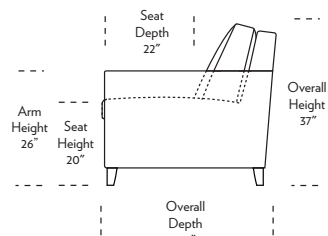

COMFORT SLEEPER® BY AMERICAN LEATHER®

HARRIS

Standard Comfort Sleeper®

Features:

- Featuring the patented Tiffany 24/7™ platform sleep system
- Room to stretch out with true 80 inches of bedroom-length sleeping surface
- Ultimate comfort on four inches of plush, high-density foam mattress
- Zero wall clearance
- Quick-ship delivery
- Single-needle top-stitch
- High-density, high-resiliency foam seat cushions
- Loose back and seat cushions
- Lifetime warranty on frame
- 10-year mechanism warranty

Please use actual leather, fabric, Crypton®, Sunbrella® and Ultrasuede® swatches when specifying furniture as the colors shown may vary due to the printing process.

* Picture shows left arm seated. Please specify left or right arm seated when ordering.
 All orders are in seated position.
 † Dotted lines for Queen Plus sizes indicate the number of seats.
 All dimensions are approximate and subject to change.
 ‡ Chaise lifts up to reveal hidden storage space. • Storage

Tiffany 24/7™ Convertible mechanism, U.S. Patents #6904628, #8893325, #9468305, #9668585. Additional patents pending.

HARRIS

V11.0717
 Scale:
 1/8 inch = 1 foot