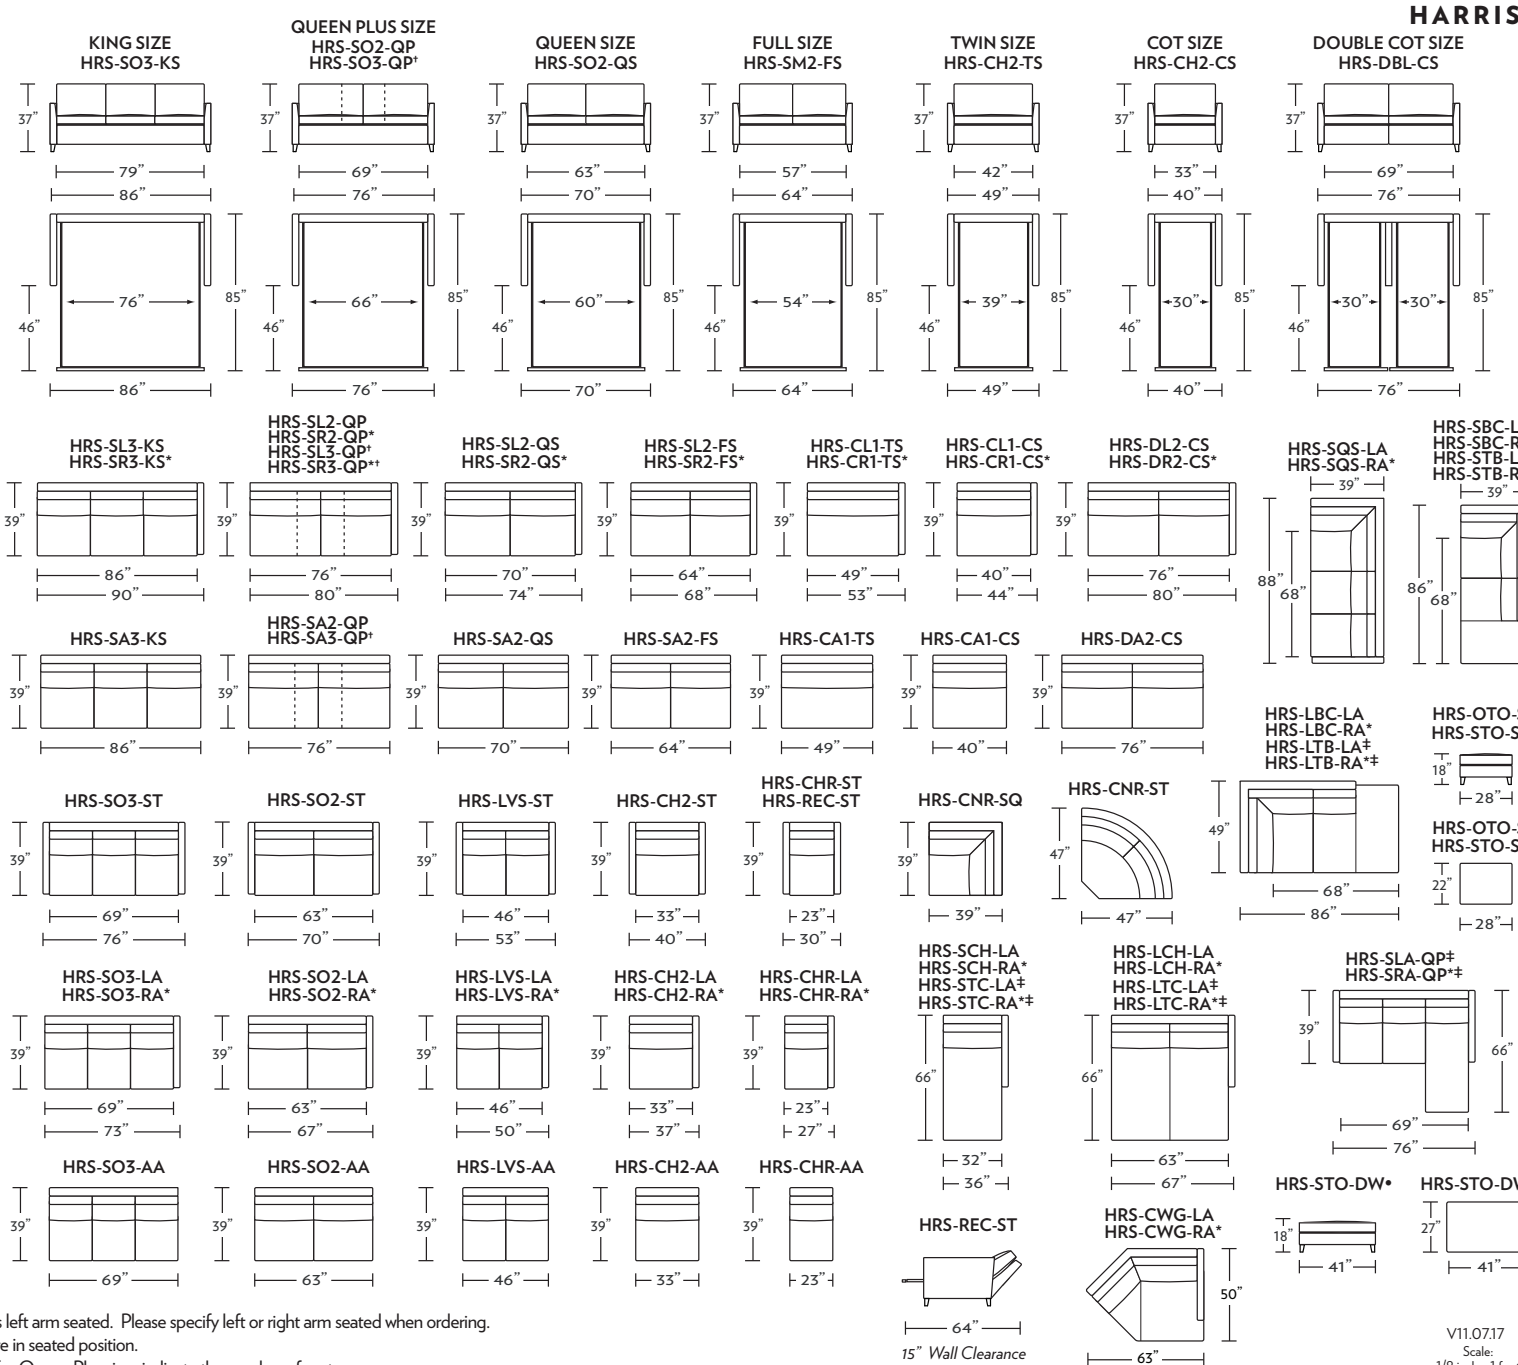

COMFORT SLEEPER® BY AMERICAN LEATHER®

HARRIS

Standard Comfort Sleeper®

Features:

- Featuring the patented Tiffany 24/7™ platform sleep system
- Room to stretch out with true 80 inches of bedroom-length sleeping surface
- Ultimate comfort on four inches of plush, high-density foam mattress
- Zero wall clearance
- Quick-ship delivery
- Single-needle top-stitch
- High-density, high-resiliency foam seat cushions
- Loose back and seat cushions
- Lifetime warranty on frame
- 10-year mechanism warranty

Please use actual leather, fabric, Crypton®, Sunbrella® and Ultrasuede® swatches when specifying furniture as the colors shown may vary due to the printing process.

* Picture shows left arm seated. Please specify left or right arm seated when ordering.
 All orders are in seated position.
 † Dotted lines for Queen Plus sizes indicate the number of seats.
 All dimensions are approximate and subject to change.
 ‡ Chaise lifts up to reveal hidden storage space. • Storage

Tiffany 24/7™ Convertible mechanism, U.S. Patents #6904628, #8893325, #9468305, #9668585. Additional patents pending.

HARRIS

V11.0717
 Scale:
 1/8 inch = 1 foot