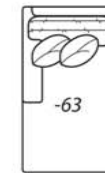

2300-20
108" Sofa

2300-40
78" Loveseat

2300-43
69" Left Arm
Loveseat

2300-42
69" Right Arm
Loveseat

2300-31
41" Corner

2300-35
72" Left Arm
Cuddle Chaise

2300-34
72" Right Arm
Cuddle Chaise

2300-23
99" Left
Arm Sofa

2300-22
99" Right
Arm Sofa

2300-25
110" Left Arm
Corner Sofa

2300-24
110" Right Arm
Corner Sofa

2300-63
39" Left Arm Chaise

2300-62
39" Right Arm Chaise

2300-55
32W x 22D x 17H
Ottoman

2300 CHILL

2300 MOD

Reduces outside width by 2" per arm

2300 PURE

Reduces outside width by 2.5" per arm

2300 VINTAGE

2300-70
94" Sofa

2300-41
60" Armless
Loveseat

2300-51
30" Armless
Chair

2300-50
39.5" Chair

Overall Height	Overall Depth	Inside Depth	Arm Height	Seat Height	Seat Cushion	Width measurements based on widest arm style, the CHILL/VINTAGE. Overall width is reduced with these arm options: 2300 MOD -2" per arm, 2300 PURE -2.5" per arm. Seating area dimensions are not affected by arm choice.
37	41 or 45	24 or 28	25	18	UD	
All dimensions are approximate.						Standard: Loose Pillow Back / 19" Throw Pillows. Number of standard throw pillows represented in illustration.
						41" depth standard. To order 45" depth, add -LUXE to product number. Example: 2300-20 CHILL-LUXE. Extra charge applies for LUXE depth.