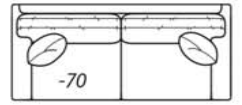

Reduces outside width by 2" per arm

2300 PURE

Reduces outside width by 2.5" per arm

2300 VINTAGE

2300-70
94" Sofa

2300-41
60" Armless
Loveseat

2300-51
30" Armless
Chair

2300-50
39.5" Chair

Overall Height	Overall Depth	Inside Depth	Arm Height	Seat Height	Seat Cushion	Width measurements based on widest arm style, the CHILL/VINTAGE. Overall width is reduced with these arm options: 2300 MOD -2" per arm, 2300 PURE -2.5" per arm. Seating area dimensions are not affected by arm choice.
37	41 or 45	24 or 28	25	18	UD	
All dimensions are approximate.						Standard: Loose Pillow Back / 19" Throw Pillows. Number of standard throw pillows represented in illustration.
						41" depth standard. To order 45" depth, add -LUXE to product number. Example: 2300-20 CHILL-LUXE. Extra charge applies for LUXE depth.