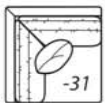

2300-20
108" Sofa

2300-40
78" Loveseat

2300-43
69" Left Arm
Loveseat

2300-42
69" Right Arm
Loveseat

2300-31
41" Corner

2300-35
72" Left Arm
Cuddle Chaise

2300-34
72" Right Arm
Cuddle Chaise

2300-23
99" Left
Arm Sofa

Overall Height	Overall Depth	Inside Depth	Arm Height	Seat Height	Seat Cushion	Width measurements based on widest arm style, the CHILL/VINTAGE. Overall width is reduced with these arm options: 2300 MOD -2" per arm, 2300 PURE -2.5" per arm. Seating area dimensions are not affected by arm choice.
37	41 or 45	24 or 28	25	18	UD	
All dimensions are approximate.						Standard: Loose Pillow Back / 19" Throw Pillows. Number of standard throw pillows represented in illustration.
						41" depth standard. To order 45" depth, add -LUXE to product number. Example: 2300-20 CHILL-LUXE. Extra charge applies for LUXE depth.