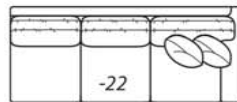

2300-20
108" Sofa

2300-40
78" Loveseat

2300-43
69" Left Arm
Loveseat

2300-42
69" Right Arm
Loveseat

2300-31
41" Corner

2300-35
72" Left Arm
Cuddle Chaise

2300-34
72" Right Arm
Cuddle Chaise

2300-23
99" Left
Arm Sofa

2300-22
99" Right
Arm Sofa

2300-25
110" Left Arm
Corner Sofa

2300-24
110" Right Arm
Corner Sofa

2300-63
39" Left Arm Chaise

2300-62
39" Right Arm Chaise

2300-55
32W x 22D x 17H
Ottoman

2300 CHILL

2300 MOD

Reduces outside width by 2" per arm

2300 PURE

Reduces outside width by 2.5" per arm

2300 VINTAGE

2300-70
94" Sofa

2300-41
60" Armless
Loveseat

2300-51
30" Armless
Chair

2300-50
39.5" Chair

Overall Height	Overall Depth	Inside Depth	Arm Height	Seat Height	Seat Cushion	Width measurements based on widest arm style, the CHILL/VINTAGE. Overall width is reduced with these arm options: 2300 MOD -2" per arm, 2300 PURE -2.5" per arm. Seating area dimensions are not affected by arm choice.
37	41 or 45	24 or 28	25	18	UD	
All dimensions are approximate.						Standard: Loose Pillow Back / 19" Throw Pillows. Number of standard throw pillows represented in illustration.
						41" depth standard. To order 45" depth, add -LUXE to product number. Example: 2300-20 CHILL-LUXE. Extra charge applies for LUXE depth.