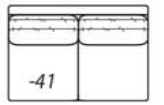

2300-22
99" Right
Arm Sofa

2300-25
110" Left Arm
Corner Sofa

2300-24
110" Right Arm
Corner Sofa

2300-63
39" Left Arm Chaise

2300-62
39" Right Arm Chaise

2300-55
32W x 22D x 17H
Ottoman

2300 CHILL

2300 MOD

Reduces outside width by 2" per arm

2300 PURE

Reduces outside width by 2.5" per arm

2300 VINTAGE

2300-70
94" Sofa

2300-41
60" Armless
Loveseat

2300-51
30" Armless
Chair

2300-50
39.5" Chair

Overall Height	Overall Depth	Inside Depth	Arm Height	Seat Height	Seat Cushion	Width measurements based on widest arm style, the CHILL/VINTAGE. Overall width is reduced with these arm options: 2300 MOD -2" per arm, 2300 PURE -2.5" per arm. Seating area dimensions are not affected by arm choice.
37	41 or 45	24 or 28	25	18	UD	
All dimensions are approximate.						Standard: Loose Pillow Back / 19" Throw Pillows. Number of standard throw pillows represented in illustration.
						41" depth standard. To order 45" depth, add -LUXE to product number. Example: 2300-20 CHILL-LUXE. Extra charge applies for LUXE depth.