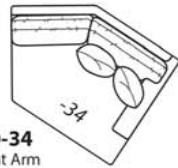

2300-20
108" Sofa

2300-40
78" Loveseat

2300-43
69" Left Arm
Loveseat

2300-42
69" Right Arm
Loveseat

2300-31
41" Corner

2300-35
72" Left Arm
Cuddle Chaise

2300-34
72" Right Arm
Cuddle Chaise

2300-23
99" Left
Arm Sofa

2300-22
99" Right
Arm Sofa

2300-25
110" Left Arm
Corner Sofa

2300-24
110" Right Arm
Corner Sofa

2300-63
39" Left Arm Chaise

2300-62
39" Right Arm Chaise

2300-55
32W x 22D x 17H
Ottoman

2300 CHILL

2300 MOD

Reduces outside width by 2" per arm

2300 PURE

Reduces outside width by 2.5" per arm

2300 VINTAGE

2300-70
94" Sofa

2300-41
60" Armless
Loveseat

2300-51
30" Armless
Chair

2300-50
39.5" Chair

Overall Height	Overall Depth	Inside Depth	Arm Height	Seat Height	Seat Cushion	Width measurements based on widest arm style, the CHILL/VINTAGE. Overall width is reduced with these arm options: 2300 MOD -2" per arm, 2300 PURE -2.5" per arm. Seating area dimensions are not affected by arm choice.
37	41 or 45	24 or 28	25	18	UD	
All dimensions are approximate.						Standard: Loose Pillow Back / 19" Throw Pillows. Number of standard throw pillows represented in illustration.
						41" depth standard. To order 45" depth, add -LUXE to product number. Example: 2300-20 CHILL-LUXE. Extra charge applies for LUXE depth.