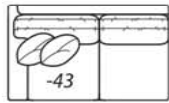

2300-20
108" Sofa

2300-40
78" Loveseat

2300-43
69" Left Arm
Loveseat

2300-42
69" Right Arm
Loveseat

2300-31
41" Corner

2300-35
72" Left Arm
Cuddle Chaise

2300-34
72" Right Arm
Cuddle Chaise

2300-23
99" Left
Arm Sofa

2300-22
99" Right
Arm Sofa

2300-25
110" Left Arm
Corner Sofa

2300-24
110" Right Arm
Corner Sofa

2300-63
39" Left Arm Chaise

2300-62
39" Right Arm Chaise

2300-55
32W x 22D x 17H
Ottoman

2300 CHILL

2300 MOD

Reduces outside width by 2" per arm

2300 PURE

Reduces outside width by 2.5" per arm

2300 VINTAGE

2300-70
94" Sofa

2300-41
60" Armless
Loveseat

2300-51
30" Armless
Chair

2300-50
39.5" Chair

Overall Height	Overall Depth	Inside Depth	Arm Height	Seat Height	Seat Cushion	Width measurements based on widest arm style, the CHILL/VINTAGE. Overall width is reduced with these arm options: 2300 MOD -2" per arm, 2300 PURE -2.5" per arm. Seating area dimensions are not affected by arm choice.
37	41 or 45	24 or 28	25	18	UD	
All dimensions are approximate.						Standard: Loose Pillow Back / 19" Throw Pillows. Number of standard throw pillows represented in illustration.
						41" depth standard. To order 45" depth, add -LUXE to product number. Example: 2300-20 CHILL-LUXE. Extra charge applies for LUXE depth.