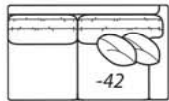

2300-20
108" Sofa

2300-40
78" Loveseat

2300-43
69" Left Arm
Loveseat

2300-42
69" Right Arm
Loveseat

2300-31
41" Corner

2300-35
72" Left Arm
Cuddle Chaise

2300-34
72" Right Arm
Cuddle Chaise

2300-23
99" Left
Arm Sofa

Reduces outside width by 2" per arm

2300 PURE

Reduces outside width by 2.5" per arm

2300 VINTAGE

2300-70
94" Sofa

2300-41
60" Armless
Loveseat

2300-51
30" Armless
Chair

2300-50
39.5" Chair

Overall Height	Overall Depth	Inside Depth	Arm Height	Seat Height	Seat Cushion	Width measurements based on widest arm style, the CHILL/VINTAGE. Overall width is reduced with these arm options: 2300 MOD -2" per arm, 2300 PURE -2.5" per arm. Seating area dimensions are not affected by arm choice.
37	41 or 45	24 or 28	25	18	UD	
All dimensions are approximate.						Standard: Loose Pillow Back / 19" Throw Pillows. Number of standard throw pillows represented in illustration.
						41" depth standard. To order 45" depth, add -LUXE to product number. Example: 2300-20 CHILL-LUXE. Extra charge applies for LUXE depth.