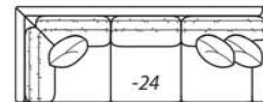

2300-20
108" Sofa

2300-40
78" Loveseat

2300-43
69" Left Arm
Loveseat

2300-42
69" Right Arm
Loveseat

2300-31
41" Corner

2300-35
72" Left Arm
Cuddle Chaise

2300-34
72" Right Arm
Cuddle Chaise

2300-23
99" Left
Arm Sofa

2300-22
99" Right
Arm Sofa

2300-25
110" Left Arm
Corner Sofa

2300-24
110" Right Arm
Corner Sofa

2300-63
39" Left Arm Chaise

2300-62
39" Right Arm Chaise

2300-55
32W x 22D x 17H
Ottoman

2300 CHILL

2300 MOD

Reduces outside width by 2" per arm

2300 PURE

Reduces outside width by 2.5" per arm

2300 VINTAGE

2300-70
94" Sofa

2300-41
60" Armless
Loveseat

2300-51
30" Armless
Chair

2300-50
39.5" Chair

Overall Height	Overall Depth	Inside Depth	Arm Height	Seat Height	Seat Cushion	Width measurements based on widest arm style, the CHILL/VINTAGE. Overall width is reduced with these arm options: 2300 MOD -2" per arm, 2300 PURE -2.5" per arm. Seating area dimensions are not affected by arm choice.
37	41 or 45	24 or 28	25	18	UD	
All dimensions are approximate.						Standard: Loose Pillow Back / 19" Throw Pillows. Number of standard throw pillows represented in illustration.
						41" depth standard. To order 45" depth, add -LUXE to product number. Example: 2300-20 CHILL-LUXE. Extra charge applies for LUXE depth.