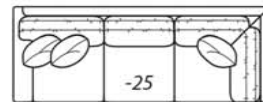

2300-20
108" Sofa

2300-40
78" Loveseat

2300-43
69" Left Arm
Loveseat

2300-42
69" Right Arm
Loveseat

2300-31
41" Corner

2300-35
72" Left Arm
Cuddle Chaise

2300-34
72" Right Arm
Cuddle Chaise

2300-23
99" Left
Arm Sofa

2300-22
99" Right
Arm Sofa

2300-25
110" Left Arm
Corner Sofa

2300-24
110" Right Arm
Corner Sofa

2300-63
39" Left Arm Chaise

2300-62
39" Right Arm Chaise

2300-55
32W x 22D x 17H
Ottoman

2300 CHILL

2300 MOD

Reduces outside width by 2" per arm

2300 PURE

Reduces outside width by 2.5" per arm

2300 VINTAGE

2300-70
94" Sofa

2300-41
60" Armless
Loveseat

2300-51
30" Armless
Chair

2300-50
39.5" Chair

Overall Height	Overall Depth	Inside Depth	Arm Height	Seat Height	Seat Cushion	Width measurements based on widest arm style, the CHILL/VINTAGE. Overall width is reduced with these arm options: 2300 MOD -2" per arm, 2300 PURE -2.5" per arm. Seating area dimensions are not affected by arm choice.
37	41 or 45	24 or 28	25	18	UD	
All dimensions are approximate.						Standard: Loose Pillow Back / 19" Throw Pillows. Number of standard throw pillows represented in illustration.
						41" depth standard. To order 45" depth, add -LUXE to product number. Example: 2300-20 CHILL-LUXE. Extra charge applies for LUXE depth.