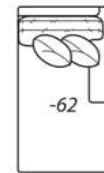

2300-20
108" Sofa

2300-40
78" Loveseat

2300-43
69" Left Arm
Loveseat

2300-42
69" Right Arm
Loveseat

2300-31
41" Corner

2300-35
72" Left Arm
Cuddle Chaise

2300-34
72" Right Arm
Cuddle Chaise

2300-23
99" Left
Arm Sofa

2300-22
99" Right
Arm Sofa

2300-25
110" Left Arm
Corner Sofa

2300-24
110" Right Arm
Corner Sofa

2300-63
39" Left Arm Chaise

2300-62
39" Right Arm Chaise

2300-55
32W x 22D x 17H
Ottoman

2300 CHILL

2300 MOD

Reduces outside width by 2" per arm

2300 PURE

Reduces outside width by 2.5" per arm

2300 VINTAGE

2300-70
94" Sofa

2300-41
60" Armless
Loveseat

2300-51
30" Armless
Chair

2300-50
39.5" Chair

Overall Height	Overall Depth	Inside Depth	Arm Height	Seat Height	Seat Cushion	Width measurements based on widest arm style, the CHILL/VINTAGE. Overall width is reduced with these arm options: 2300 MOD -2" per arm, 2300 PURE -2.5" per arm. Seating area dimensions are not affected by arm choice.
37	41 or 45	24 or 28	25	18	UD	
All dimensions are approximate.						Standard: Loose Pillow Back / 19" Throw Pillows. Number of standard throw pillows represented in illustration.
						41" depth standard. To order 45" depth, add -LUXE to product number. Example: 2300-20 CHILL-LUXE. Extra charge applies for LUXE depth.