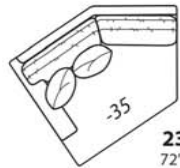

2300-20
108" Sofa

2300-40
78" Loveseat

2300-43
69" Left Arm
Loveseat

2300-42
69" Right Arm
Loveseat

2300-31
41" Corner

2300-35
72" Left Arm
Cuddle Chaise

2300-34
72" Right Arm
Cuddle Chaise

2300-23
99" Left
Arm Sofa

2300-22
99" Right
Arm Sofa

2300-25
110" Left Arm
Corner Sofa

2300-24
110" Right Arm
Corner Sofa

2300-63
39" Left Arm Chaise

2300-62
39" Right Arm Chaise

2300-55
32W x 22D x 17H
Ottoman

2300 CHILL

2300 MOD

Reduces outside width by 2" per arm

2300 PURE

Reduces outside width by 2.5" per arm

2300 VINTAGE

2300-70
94" Sofa

2300-41
60" Armless
Loveseat

2300-51
30" Armless
Chair

2300-50
39.5" Chair

Overall Height	Overall Depth	Inside Depth	Arm Height	Seat Height	Seat Cushion	Width measurements based on widest arm style, the CHILL/VINTAGE. Overall width is reduced with these arm options: 2300 MOD -2" per arm, 2300 PURE -2.5" per arm. Seating area dimensions are not affected by arm choice.
37	41 or 45	24 or 28	25	18	UD	
All dimensions are approximate.						Standard: Loose Pillow Back / 19" Throw Pillows. Number of standard throw pillows represented in illustration.
						41" depth standard. To order 45" depth, add -LUXE to product number. Example: 2300-20 CHILL-LUXE. Extra charge applies for LUXE depth.