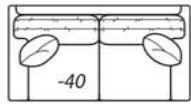

2300-20
108" Sofa

2300-40
78" Loveseat

2300-43
69" Left Arm
Loveseat

2300-42
69" Right Arm
Loveseat

2300-31
41" Corner

2300-35
72" Left Arm
Cuddle Chaise

2300-34
72" Right Arm
Cuddle Chaise

2300-23
99" Left
Arm Sofa

Overall Height	Overall Depth	Inside Depth	Arm Height	Seat Height	Seat Cushion	Width measurements based on widest arm style, the CHILL/VINTAGE. Overall width is reduced with these arm options: 2300 MOD -2" per arm, 2300 PURE -2.5" per arm. Seating area dimensions are not affected by arm choice.
37	41 or 45	24 or 28	25	18	UD	
All dimensions are approximate.						Standard: Loose Pillow Back / 19" Throw Pillows. Number of standard throw pillows represented in illustration.
						41" depth standard. To order 45" depth, add -LUXE to product number. Example: 2300-20 CHILL-LUXE. Extra charge applies for LUXE depth.