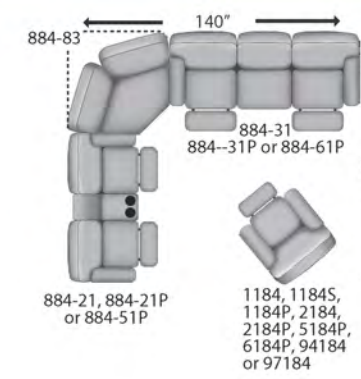

POPULAR CONFIGURATIONS