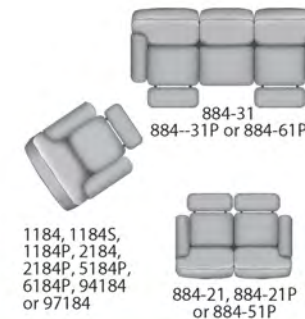

POPULAR CONFIGURATIONS