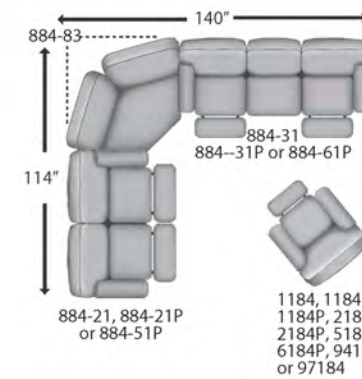

POPULAR CONFIGURATIONS