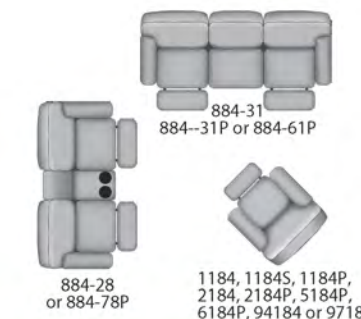

POPULAR CONFIGURATIONS