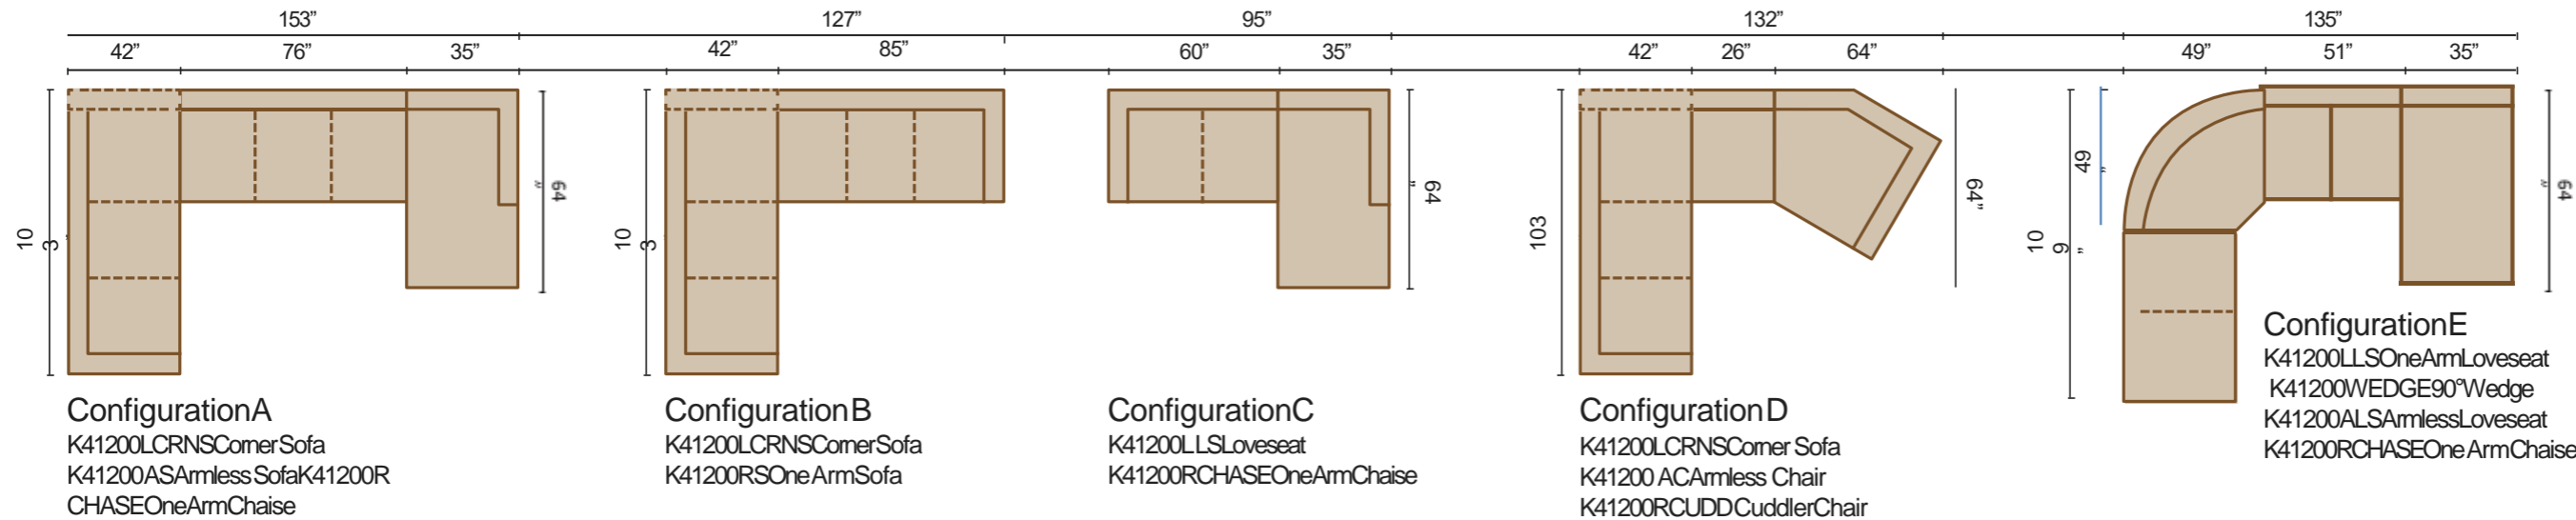

Cora Style:K41200

Free Standing Pieces

K41200S
Sofa
W96"D42"H34"
4 Pillows

K41200LS
Loveseat
W71"D42"H34"
2 Pillows

K41200BC
Big Chair
W55"D42"H34"
2 Pillows

K41200CHASE
Chaise
W44"D64"H34"
1 Pillow

K41200OTTO
Ottoman
W49"D27"H21"

Sectional Pieces

K41200L/RCRNS
Corner Sofa
W103"D42"H34"
4 Pillows

K41200L/RS
One Arm Sofa
W85"D42"H34"
2 Pillows

K41200L/RLS
One Arm Loveseat
W60"D42"H34"
2 Pillows

K41200AS
Armless Sofa
W76"D42"H34"

K41200ALS
Armless Loveseat
W51"D42"H34"