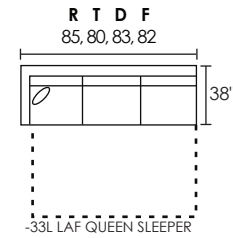

-2PC SECTIONAL

-2PC SECTIONAL

-3PC SECTIONAL

-3PC SECTIONAL

-4PC SECTIONAL

DIMENSIONS ARE APPROXIMATE

-90 REVERSIBLE CHAISE SOFA
*SHIPS IN TWO PIECES - 90A / 90B

-70 ESTATE SOFA

-30 SOFA

-60 CONDO SOFA

-20 LOVESEAT

-01 ARM CHAIR

-02 OTTOMAN

-29 CHAISE

-04L LAF CHAIR

-04R RAF CHAIR

-32L LAF SECTIONAL

-32R RAF SECTIONAL

-28L LSF ARMLESS CHAISE* -28R RSF ARMLESS CHAISE*
*ITEM HAS TWO SEAT CUSHIONS

-33L LAF QUEEN SLEEPER

-33R RAF QUEEN SLEEPER

-25L LAF LOVESEAT

-25R RAF LOVESEAT

-03 ARMLESS LOVESEAT