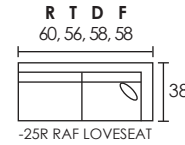

-32L LAF SECTIONAL

-32R RAF SECTIONAL

-28L LSF ARMLESS CHAISE* -28R RSF ARMLESS CHAISE*
*ITEM HAS TWO SEAT CUSHIONS

-33L LAF QUEEN SLEEPER

-33R RAF QUEEN SLEEPER

-25L LAF LOVESEAT

-25R RAF LOVESEAT

-03 ARMLESS LOVESEAT

-27L LAF ONE ARM SOFA

-27R RAF ONE ARM SOFA

-16 SWIVEL CHAIR

-10 ARMLESS CHAIR

-11 SEATING WEDGE

-15 CORNER UNIT

-84L LAF CUDDLER

-84R RAF CUDDLER

-82L LAF CHAISE

-82R RAF CHAISE

-00 CHAIR & 1/2

-62 STORAGE OTTOMAN

-85 CHAIRBED

-06 ARMLESS FULL SLEEPER

-31 QUEEN SLEEPER

-21 FULL SLEEPER