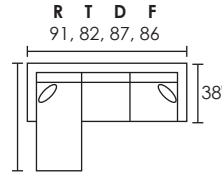

-2PC SECTIONAL

-2PC SECTIONAL

-3PC SECTIONAL

-3PC SECTIONAL

-4PC SECTIONAL

DIMENSIONS ARE APPROXIMATE

-90 REVERSIBLE CHAISE SOFA
*SHIPS IN TWO PIECES - 90A / 90B

-70 ESTATE SOFA