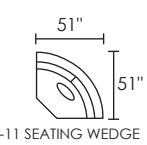

-32L LAF SECTIONAL

-32R RAF SECTIONAL

-28L LSF ARMLESS CHAISE* -28R RSF ARMLESS CHAISE*
*ITEM HAS TWO SEAT CUSHIONS

-33L LAF QUEEN SLEEPER

-33R RAF QUEEN SLEEPER

-25L LAF LOVESEAT

-25R RAF LOVESEAT

-03 ARMLESS LOVESEAT

-27L LAF ONE ARM SOFA

-27R RAF ONE ARM SOFA

-16 SWIVEL CHAIR

-10 ARMLESS CHAIR

-11 SEATING WEDGE

-15 CORNER UNIT

-84L LAF CUDDLER

-84R RAF CUDDLER

-82L LAF CHAISE

-82R RAF CHAISE

-00 CHAIR & 1/2

-62 STORAGE OTTOMAN

-85 CHAIRBED

-06 ARMLESS FULL SLEEPER

-31 QUEEN SLEEPER

-21 FULL SLEEPER