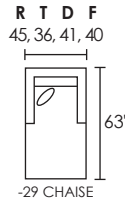

-2PC SECTIONAL

-2PC SECTIONAL

-3PC SECTIONAL

-3PC SECTIONAL

-4PC SECTIONAL

DIMENSIONS ARE APPROXIMATE

-90 REVERSIBLE CHAISE SOFA
*SHIPS IN TWO PIECES - 90A / 90B

-70 ESTATE SOFA

-30 SOFA

-60 CONDO SOFA

-20 LOVESEAT

-01 ARM CHAIR

-02 OTTOMAN

-29 CHAISE

-04L LAF CHAIR

-04R RAF CHAIR

-32L LAF SECTIONAL

-32R RAF SECTIONAL

-28L LSF ARMLESS CHAISE* -28R RSF ARMLESS CHAISE*
*ITEM HAS TWO SEAT CUSHIONS

-33L LAF QUEEN SLEEPER

-33R RAF QUEEN SLEEPER

-25L LAF LOVESEAT

-25R RAF LOVESEAT

-03 ARMLESS LOVESEAT