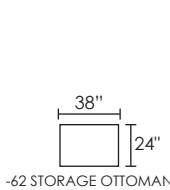

-27L LAF ONE ARM SOFA

-27R RAF ONE ARM SOFA

-16 SWIVEL CHAIR

-10 ARMLESS CHAIR

-11 SEATING WEDGE

-15 CORNER UNIT

-84L LAF CUDDLER

-84R RAF CUDDLER

-82L LAF CHAISE

-82R RAF CHAISE

-00 CHAIR & 1/2

-62 STORAGE OTTOMAN

-85 CHAIRBED

-06 ARMLESS FULL SLEEPER

-31 QUEEN SLEEPER

-21 FULL SLEEPER