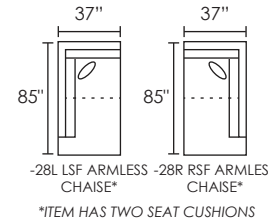

-2PC SECTIONAL

-2PC SECTIONAL

-3PC SECTIONAL

-3PC SECTIONAL

-4PC SECTIONAL

DIMENSIONS ARE APPROXIMATE

-90 REVERSIBLE CHAISE SOFA
*SHIPS IN TWO PIECES - 90A / 90B

-70 ESTATE SOFA

-30 SOFA

-60 CONDO SOFA

-20 LOVESEAT

-01 ARM CHAIR

-02 OTTOMAN

-29 CHAISE

-04L LAF CHAIR

-04R RAF CHAIR

-32L LAF SECTIONAL

-32R RAF SECTIONAL

-28L LSF ARMLESS CHAISE* -28R RSF ARMLESS CHAISE*
*ITEM HAS TWO SEAT CUSHIONS

-33L LAF QUEEN SLEEPER

-33R RAF QUEEN SLEEPER

-25L LAF LOVESEAT

-25R RAF LOVESEAT

-03 ARMLESS LOVESEAT