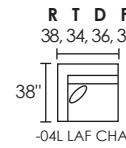

-2PC SECTIONAL

-2PC SECTIONAL

-3PC SECTIONAL

-3PC SECTIONAL

-4PC SECTIONAL

DIMENSIONS ARE APPROXIMATE

-90 REVERSIBLE CHAISE SOFA
*SHIPS IN TWO PIECES - 90A / 90B

-70 ESTATE SOFA

-30 SOFA

-60 CONDO SOFA

-20 LOVESEAT

-01 ARM CHAIR

-02 OTTOMAN

-29 CHAISE

-04L LAF CHAIR

-04R RAF CHAIR

-32L LAF SECTIONAL

-32R RAF SECTIONAL

-28L LSF ARMLESS CHAISE* -28R RSF ARMLESS CHAISE*
*ITEM HAS TWO SEAT CUSHIONS

-33L LAF QUEEN SLEEPER

-33R RAF QUEEN SLEEPER

-25L LAF LOVESEAT

-25R RAF LOVESEAT

-03 ARMLESS LOVESEAT