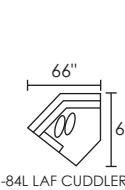

-32L LAF SECTIONAL

-32R RAF SECTIONAL

-28L LSF ARMLESS CHAISE* -28R RSF ARMLESS CHAISE*
*ITEM HAS TWO SEAT CUSHIONS

-33L LAF QUEEN SLEEPER

-33R RAF QUEEN SLEEPER

-25L LAF LOVESEAT

-25R RAF LOVESEAT

-03 ARMLESS LOVESEAT

-27L LAF ONE ARM SOFA

-27R RAF ONE ARM SOFA

-16 SWIVEL CHAIR

-10 ARMLESS CHAIR

-11 SEATING WEDGE

-15 CORNER UNIT

-84L LAF CUDDLER

-84R RAF CUDDLER

-82L LAF CHAISE

-82R RAF CHAISE

-00 CHAIR & 1/2

-62 STORAGE OTTOMAN

-85 CHAIRBED

-06 ARMLESS FULL SLEEPER

-31 QUEEN SLEEPER

-21 FULL SLEEPER