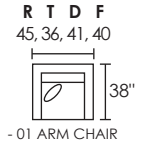

-2PC SECTIONAL

-2PC SECTIONAL

-3PC SECTIONAL

-3PC SECTIONAL

-4PC SECTIONAL

DIMENSIONS ARE APPROXIMATE

-90 REVERSIBLE CHAISE SOFA
*SHIPS IN TWO PIECES - 90A / 90B

-70 ESTATE SOFA

-30 SOFA

-60 CONDO SOFA

-20 LOVESEAT

-01 ARM CHAIR

-02 OTTOMAN

-29 CHAISE

-04L LAF CHAIR

-04R RAF CHAIR