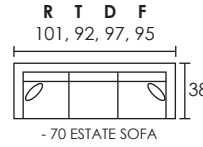

25016

25116

25216

25316

STORAGE OTTOMANS:

40362

40262

Popular Configurations:

-2PC SECTIONAL

-2PC SECTIONAL

-3PC SECTIONAL

-3PC SECTIONAL

-4PC SECTIONAL

DIMENSIONS ARE APPROXIMATE

-90 REVERSIBLE CHAISE SOFA
*SHIPS IN TWO PIECES - 90A / 90B

-70 ESTATE SOFA