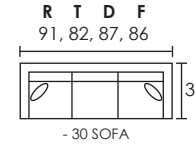

25016

25116

25216

25316

STORAGE OTTOMANS:

40362

40262

Popular Configurations:

-2PC SECTIONAL

-2PC SECTIONAL

-3PC SECTIONAL

-3PC SECTIONAL

-4PC SECTIONAL

DIMENSIONS ARE APPROXIMATE

-90 REVERSIBLE CHAISE SOFA
*SHIPS IN TWO PIECES - 90A / 90B

-70 ESTATE SOFA