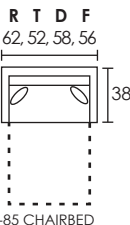

-27L LAF ONE ARM SOFA

-27R RAF ONE ARM SOFA

-16 SWIVEL CHAIR

-10 ARMLESS CHAIR

-11 SEATING WEDGE

-15 CORNER UNIT

-84L LAF CUDDLER

-84R RAF CUDDLER

-82L LAF CHAISE

-82R RAF CHAISE

-00 CHAIR & 1/2

-62 STORAGE OTTOMAN

-85 CHAIRBED

-06 ARMLESS FULL SLEEPER

-31 QUEEN SLEEPER

-21 FULL SLEEPER

-23L LAF FULL SLEEPER

-23R RAF FULL SLEEPER