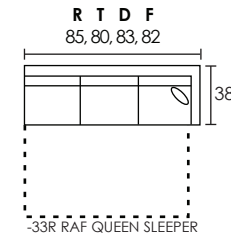

-32L LAF SECTIONAL

-32R RAF SECTIONAL

-28L LSF ARMLESS CHAISE* -28R RSF ARMLESS CHAISE*
*ITEM HAS TWO SEAT CUSHIONS

-33L LAF QUEEN SLEEPER

-33R RAF QUEEN SLEEPER

-25L LAF LOVESEAT

-25R RAF LOVESEAT

-03 ARMLESS LOVESEAT