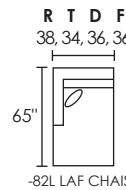

-32L LAF SECTIONAL

-32R RAF SECTIONAL

-28L LSF ARMLESS CHAISE* -28R RSF ARMLESS CHAISE*
*ITEM HAS TWO SEAT CUSHIONS

-33L LAF QUEEN SLEEPER

-33R RAF QUEEN SLEEPER

-25L LAF LOVESEAT

-25R RAF LOVESEAT

-03 ARMLESS LOVESEAT

-27L LAF ONE ARM SOFA

-27R RAF ONE ARM SOFA

-16 SWIVEL CHAIR

-10 ARMLESS CHAIR

-11 SEATING WEDGE

-15 CORNER UNIT

-84L LAF CUDDLER

-84R RAF CUDDLER

-82L LAF CHAISE

-82R RAF CHAISE

-00 CHAIR & 1/2

-62 STORAGE OTTOMAN

-85 CHAIRBED

-06 ARMLESS FULL SLEEPER

-31 QUEEN SLEEPER

-21 FULL SLEEPER