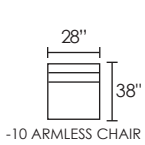

-30 SOFA

-60 CONDO SOFA

-20 LOVESEAT

-01 ARM CHAIR

-02 OTTOMAN

-29 CHAISE

-04L LAF CHAIR

-04R RAF CHAIR

-32L LAF SECTIONAL

-32R RAF SECTIONAL

-28L LSF ARMLESS CHAISE* -28R RSF ARMLESS CHAISE*
*ITEM HAS TWO SEAT CUSHIONS

-33L LAF QUEEN SLEEPER

-33R RAF QUEEN SLEEPER

-25L LAF LOVESEAT

-25R RAF LOVESEAT

-03 ARMLESS LOVESEAT

-27L LAF ONE ARM SOFA

-27R RAF ONE ARM SOFA

-16 SWIVEL CHAIR

-10 ARMLESS CHAIR

-11 SEATING WEDGE

-15 CORNER UNIT

-84L LAF CUDDLER

-84R RAF CUDDLER

-82L LAF CHAISE

-82R RAF CHAISE

-00 CHAIR & 1/2

-62 STORAGE OTTOMAN

-85 CHAIRBED

-06 ARMLESS FULL SLEEPER

-31 QUEEN SLEEPER

-21 FULL SLEEPER