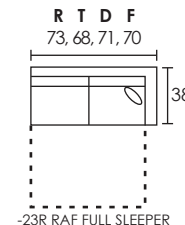

-82L LAF CHAISE

-82R RAF CHAISE

-00 CHAIR & 1/2

-62 STORAGE OTTOMAN

-85 CHAIRBED

-06 ARMLESS FULL SLEEPER

-31 QUEEN SLEEPER

-21 FULL SLEEPER

-23L LAF FULL SLEEPER

-23R RAF FULL SLEEPER