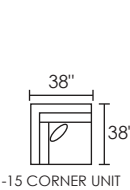

-32L LAF SECTIONAL

-32R RAF SECTIONAL

-28L LSF ARMLESS CHAISE* -28R RSF ARMLESS CHAISE*
*ITEM HAS TWO SEAT CUSHIONS

-33L LAF QUEEN SLEEPER

-33R RAF QUEEN SLEEPER

-25L LAF LOVESEAT

-25R RAF LOVESEAT

-03 ARMLESS LOVESEAT

-27L LAF ONE ARM SOFA

-27R RAF ONE ARM SOFA

-16 SWIVEL CHAIR

-10 ARMLESS CHAIR

-11 SEATING WEDGE

-15 CORNER UNIT

-84L LAF CUDDLER

-84R RAF CUDDLER

-82L LAF CHAISE

-82R RAF CHAISE

-00 CHAIR & 1/2

-62 STORAGE OTTOMAN

-85 CHAIRBED

-06 ARMLESS FULL SLEEPER

-31 QUEEN SLEEPER

-21 FULL SLEEPER