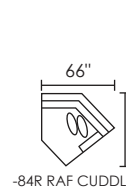

-32L LAF SECTIONAL

-32R RAF SECTIONAL

-28L LSF ARMLESS CHAISE* -28R RSF ARMLESS CHAISE*
*ITEM HAS TWO SEAT CUSHIONS

-33L LAF QUEEN SLEEPER

-33R RAF QUEEN SLEEPER

-25L LAF LOVESEAT

-25R RAF LOVESEAT

-03 ARMLESS LOVESEAT

-27L LAF ONE ARM SOFA

-27R RAF ONE ARM SOFA

-16 SWIVEL CHAIR

-10 ARMLESS CHAIR

-11 SEATING WEDGE

-15 CORNER UNIT

-84L LAF CUDDLER

-84R RAF CUDDLER

-82L LAF CHAISE

-82R RAF CHAISE

-00 CHAIR & 1/2

-62 STORAGE OTTOMAN

-85 CHAIRBED

-06 ARMLESS FULL SLEEPER

-31 QUEEN SLEEPER

-21 FULL SLEEPER