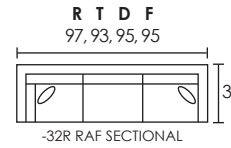

-2PC SECTIONAL

-2PC SECTIONAL

-3PC SECTIONAL

-3PC SECTIONAL

-4PC SECTIONAL

DIMENSIONS ARE APPROXIMATE

-90 REVERSIBLE CHAISE SOFA
*SHIPS IN TWO PIECES - 90A / 90B

-70 ESTATE SOFA

-30 SOFA

-60 CONDO SOFA

-20 LOVESEAT

-01 ARM CHAIR

-02 OTTOMAN

-29 CHAISE

-04L LAF CHAIR

-04R RAF CHAIR

-32L LAF SECTIONAL

-32R RAF SECTIONAL

-28L LSF ARMLESS CHAISE* -28R RSF ARMLESS CHAISE*
*ITEM HAS TWO SEAT CUSHIONS

-33L LAF QUEEN SLEEPER

-33R RAF QUEEN SLEEPER

-25L LAF LOVESEAT

-25R RAF LOVESEAT

-03 ARMLESS LOVESEAT