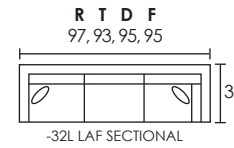

-2PC SECTIONAL

-2PC SECTIONAL

-3PC SECTIONAL

-3PC SECTIONAL

-4PC SECTIONAL

DIMENSIONS ARE APPROXIMATE

-90 REVERSIBLE CHAISE SOFA
*SHIPS IN TWO PIECES - 90A / 90B

-70 ESTATE SOFA

-30 SOFA

-60 CONDO SOFA

-20 LOVESEAT

-01 ARM CHAIR

-02 OTTOMAN

-29 CHAISE

-04L LAF CHAIR

-04R RAF CHAIR

-32L LAF SECTIONAL

-32R RAF SECTIONAL

-28L LSF ARMLESS CHAISE* -28R RSF ARMLESS CHAISE*
*ITEM HAS TWO SEAT CUSHIONS

-33L LAF QUEEN SLEEPER

-33R RAF QUEEN SLEEPER

-25L LAF LOVESEAT

-25R RAF LOVESEAT

-03 ARMLESS LOVESEAT