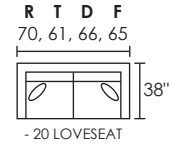

25016

25116

25216

25316

STORAGE OTTOMANS:

40362

40262

Popular Configurations:

-2PC SECTIONAL

-2PC SECTIONAL

-3PC SECTIONAL

-3PC SECTIONAL

-4PC SECTIONAL

DIMENSIONS ARE APPROXIMATE

-90 REVERSIBLE CHAISE SOFA
*SHIPS IN TWO PIECES - 90A / 90B

-70 ESTATE SOFA

-30 SOFA

-60 CONDO SOFA

-20 LOVESEAT

-01 ARM CHAIR

-02 OTTOMAN

-29 CHAISE

-04L LAF CHAIR

-04R RAF CHAIR

-32L LAF SECTIONAL

-32R RAF SECTIONAL

-28L LSF ARMLESS CHAISE* -28R RSF ARMLESS CHAISE*
*ITEM HAS TWO SEAT CUSHIONS

-33L LAF QUEEN SLEEPER

-33R RAF QUEEN SLEEPER

-25L LAF LOVESEAT

-25R RAF LOVESEAT

-03 ARMLESS LOVESEAT