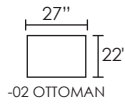

-2PC SECTIONAL

-2PC SECTIONAL

-3PC SECTIONAL

-3PC SECTIONAL

-4PC SECTIONAL

DIMENSIONS ARE APPROXIMATE

-90 REVERSIBLE CHAISE SOFA
*SHIPS IN TWO PIECES - 90A / 90B

-70 ESTATE SOFA

-30 SOFA

-60 CONDO SOFA

-20 LOVESEAT

-01 ARM CHAIR

-02 OTTOMAN

-29 CHAISE

-04L LAF CHAIR

-04R RAF CHAIR