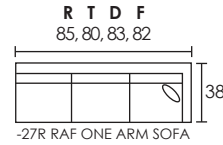

-28L LSF ARMLESS CHAISE* -28R RSF ARMLESS CHAISE*
*ITEM HAS TWO SEAT CUSHIONS