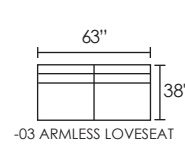

-32L LAF SECTIONAL

-32R RAF SECTIONAL

-28L LSF ARMLESS CHAISE* -28R RSF ARMLESS CHAISE*
*ITEM HAS TWO SEAT CUSHIONS

-33L LAF QUEEN SLEEPER

-33R RAF QUEEN SLEEPER

-25L LAF LOVESEAT

-25R RAF LOVESEAT

-03 ARMLESS LOVESEAT