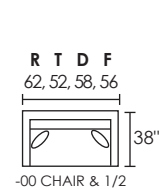

-32L LAF SECTIONAL

-32R RAF SECTIONAL

-28L LSF ARMLESS CHAISE* -28R RSF ARMLESS CHAISE*
*ITEM HAS TWO SEAT CUSHIONS

-33L LAF QUEEN SLEEPER

-33R RAF QUEEN SLEEPER

-25L LAF LOVESEAT

-25R RAF LOVESEAT

-03 ARMLESS LOVESEAT

-27L LAF ONE ARM SOFA

-27R RAF ONE ARM SOFA

-16 SWIVEL CHAIR

-10 ARMLESS CHAIR

-11 SEATING WEDGE

-15 CORNER UNIT

-84L LAF CUDDLER

-84R RAF CUDDLER

-82L LAF CHAISE

-82R RAF CHAISE

-00 CHAIR & 1/2

-62 STORAGE OTTOMAN

-85 CHAIRBED

-06 ARMLESS FULL SLEEPER

-31 QUEEN SLEEPER

-21 FULL SLEEPER