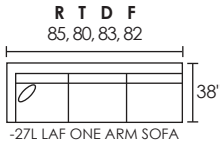

-32L LAF SECTIONAL

-32R RAF SECTIONAL

-28L LSF ARMLESS CHAISE* -28R RSF ARMLESS CHAISE*
*ITEM HAS TWO SEAT CUSHIONS

-33L LAF QUEEN SLEEPER

-33R RAF QUEEN SLEEPER

-25L LAF LOVESEAT

-25R RAF LOVESEAT

-03 ARMLESS LOVESEAT