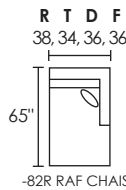

-32L LAF SECTIONAL

-32R RAF SECTIONAL

-28L LSF ARMLESS CHAISE* -28R RSF ARMLESS CHAISE*
*ITEM HAS TWO SEAT CUSHIONS

-33L LAF QUEEN SLEEPER

-33R RAF QUEEN SLEEPER

-25L LAF LOVESEAT

-25R RAF LOVESEAT

-03 ARMLESS LOVESEAT

-27L LAF ONE ARM SOFA

-27R RAF ONE ARM SOFA

-16 SWIVEL CHAIR

-10 ARMLESS CHAIR

-11 SEATING WEDGE

-15 CORNER UNIT

-84L LAF CUDDLER

-84R RAF CUDDLER

-82L LAF CHAISE

-82R RAF CHAISE

-00 CHAIR & 1/2

-62 STORAGE OTTOMAN

-85 CHAIRBED

-06 ARMLESS FULL SLEEPER

-31 QUEEN SLEEPER

-21 FULL SLEEPER