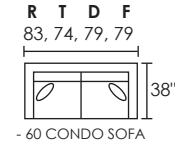

-20 LOVESEAT

-60 CONDO SOFA