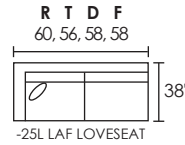

-32L LAF SECTIONAL

-32R RAF SECTIONAL

-28L LSF ARMLESS CHAISE* -28R RSF ARMLESS CHAISE*
*ITEM HAS TWO SEAT CUSHIONS

-33L LAF QUEEN SLEEPER

-33R RAF QUEEN SLEEPER

-25L LAF LOVESEAT

-25R RAF LOVESEAT

-03 ARMLESS LOVESEAT

-27L LAF ONE ARM SOFA

-27R RAF ONE ARM SOFA

-16 SWIVEL CHAIR

-10 ARMLESS CHAIR

-11 SEATING WEDGE

-15 CORNER UNIT

-84L LAF CUDDLER

-84R RAF CUDDLER

-82L LAF CHAISE

-82R RAF CHAISE

-00 CHAIR & 1/2

-62 STORAGE OTTOMAN

-85 CHAIRBED

-06 ARMLESS FULL SLEEPER

-31 QUEEN SLEEPER

-21 FULL SLEEPER