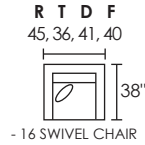

-30 SOFA

-60 CONDO SOFA

-20 LOVESEAT

-01 ARM CHAIR

-02 OTTOMAN

-29 CHAISE

-04L LAF CHAIR

-04R RAF CHAIR

-32L LAF SECTIONAL

-32R RAF SECTIONAL

-28L LSF ARMLESS CHAISE* -28R RSF ARMLESS CHAISE*
*ITEM HAS TWO SEAT CUSHIONS

-33L LAF QUEEN SLEEPER

-33R RAF QUEEN SLEEPER

-25L LAF LOVESEAT

-25R RAF LOVESEAT

-03 ARMLESS LOVESEAT

-27L LAF ONE ARM SOFA

-27R RAF ONE ARM SOFA

-16 SWIVEL CHAIR

-10 ARMLESS CHAIR

-11 SEATING WEDGE

-15 CORNER UNIT

-84L LAF CUDDLER

-84R RAF CUDDLER

-82L LAF CHAISE

-82R RAF CHAISE

-00 CHAIR & 1/2

-62 STORAGE OTTOMAN

-85 CHAIRBED

-06 ARMLESS FULL SLEEPER

-31 QUEEN SLEEPER

-21 FULL SLEEPER