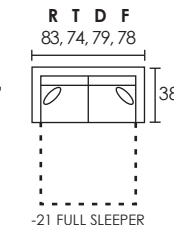

-27L LAF ONE ARM SOFA

-27R RAF ONE ARM SOFA

-16 SWIVEL CHAIR

-10 ARMLESS CHAIR

-11 SEATING WEDGE

-15 CORNER UNIT

-84L LAF CUDDLER

-84R RAF CUDDLER

-82L LAF CHAISE

-82R RAF CHAISE

-00 CHAIR & 1/2

-62 STORAGE OTTOMAN

-85 CHAIRBED

-06 ARMLESS FULL SLEEPER

-31 QUEEN SLEEPER

-21 FULL SLEEPER

-23L LAF FULL SLEEPER

-23R RAF FULL SLEEPER