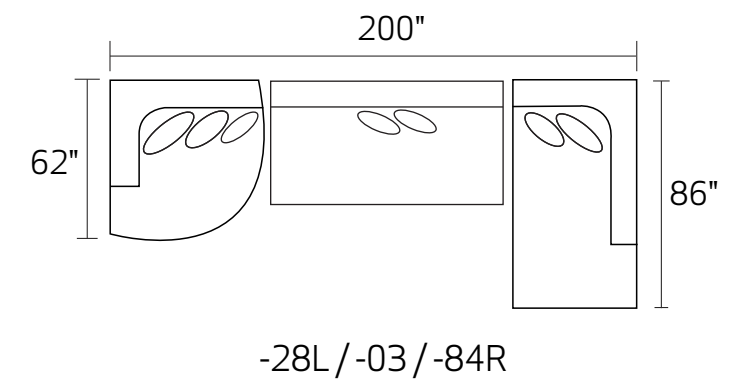

## S1153 SUTTON

Sutton is keepin' it tight with this sleek and smooth upholstered collection that offers so many options with its left- or right-oriented pieces. Rounded edges and armless profile add to its clean, retro look. Choose a fabric for the body and choose up to three for the toss pillows to make your design flair pop.

\*POPULAR CONFIGURATIONS

\*POPULAR CONFIGURATIONS CONT.

\*ALL DIMENSIONS ARE APPROXIMATE