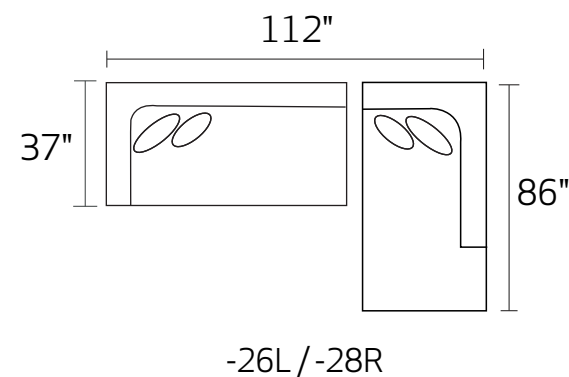

## S1153 SUTTON

Sutton is keepin' it tight with this sleek and smooth upholstered collection that offers so many options with its left- or right-oriented pieces. Rounded edges and armless profile add to its clean, retro look. Choose a fabric for the body and choose up to three for the toss pillows to make your design flair pop.

\*POPULAR CONFIGURATIONS

\*POPULAR CONFIGURATIONS CONT.

\*ALL DIMENSIONS ARE APPROXIMATE