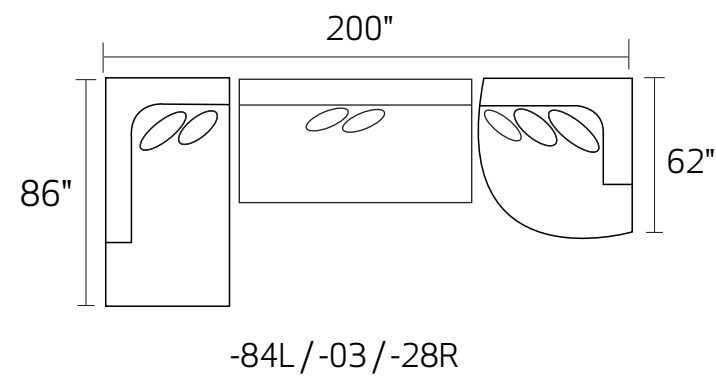

## S1153 SUTTON

Sutton is keepin' it tight with this sleek and smooth upholstered collection that offers so many options with its left- or right-oriented pieces. Rounded edges and armless profile add to its clean, retro look. Choose a fabric for the body and choose up to three for the toss pillows to make your design flair pop.

\*POPULAR CONFIGURATIONS

\*POPULAR CONFIGURATIONS CONT.

\*ALL DIMENSIONS ARE APPROXIMATE