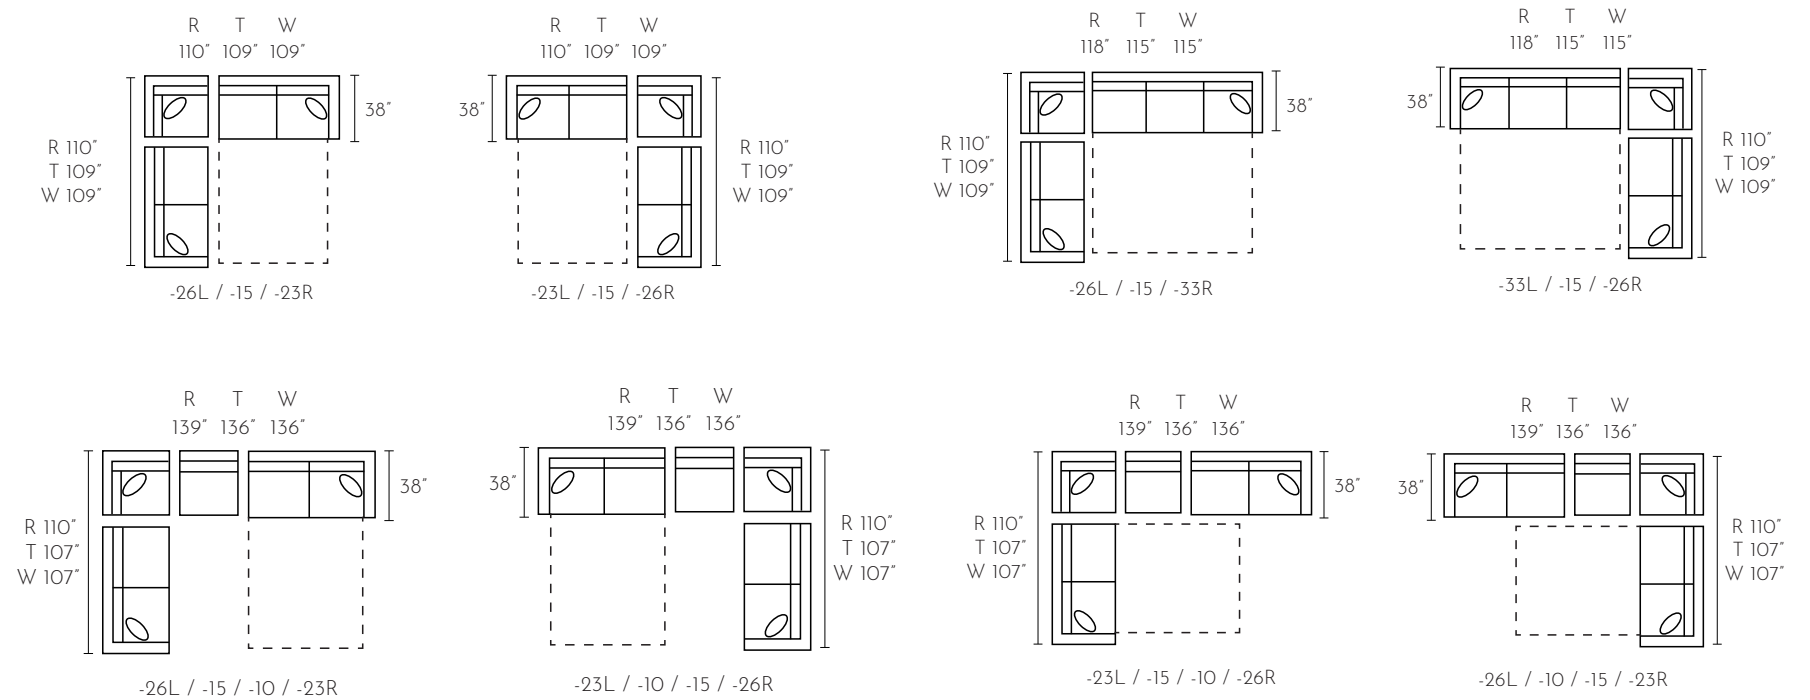

## JL Sleep Shop

Turn your living space into a guest room effortlessly with a sleeper from the Jonathan Louis Sleep Shop. Track arms will offer modern detail to a sleeper with their sharp edges and clean design. Rolled panel arms have a simple appearance, but provide a more traditional look. Wedge arms showcase a unique style that will help your sleeper stand out. Cushion and tight back options allow you to choose the right look for your home. Ensure that your guests sleep comfortably with a quality sleeper sofa mattress. Memory foam options create soft and supportive comfort from head to toe.

#### 1 Arm Silhouette

Track (T)

Roll (R)

Wedge (W)

#### 2 Sleeper Back

Cushion Back

Tight Back