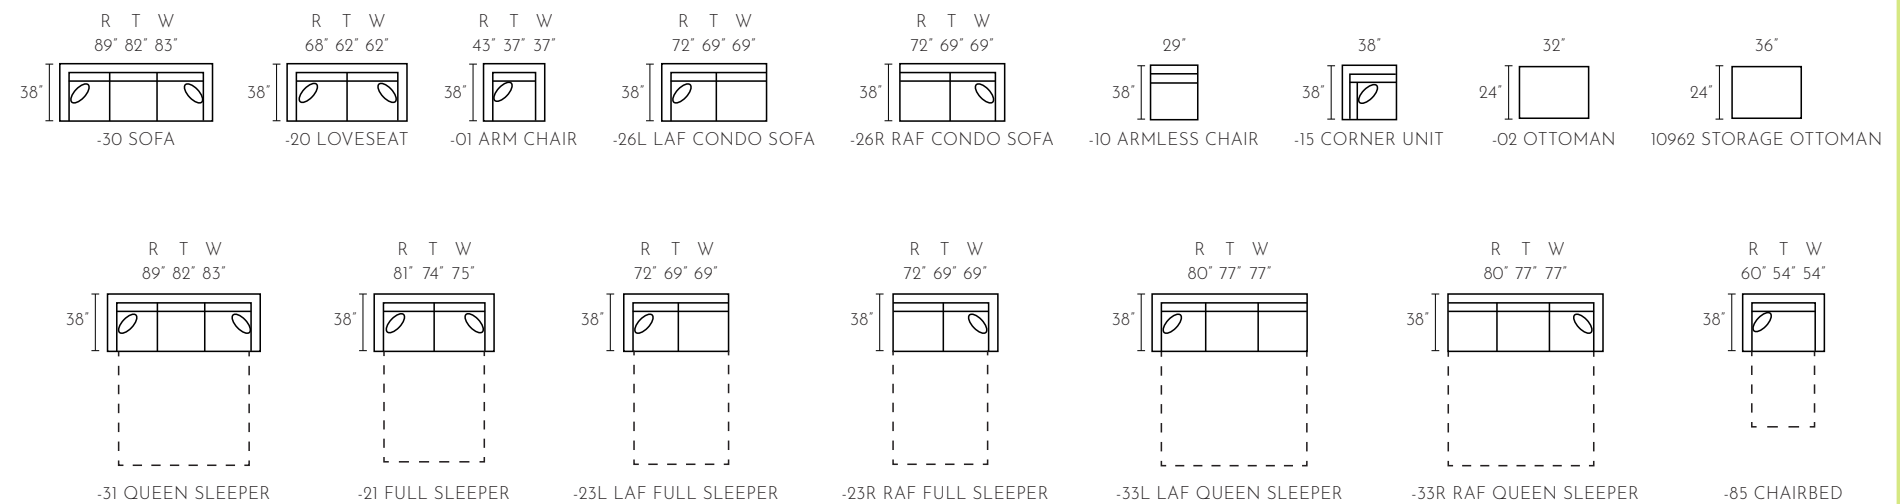

## JL Sleep Shop

Turn your living space into a guest room effortlessly with a sleeper from the Jonathan Louis Sleep Shop. Track arms will offer modern detail to a sleeper with their sharp edges and clean design. Rolled panel arms have a simple appearance, but provide a more traditional look. Wedge arms showcase a unique style that will help your sleeper stand out. Cushion and tight back options allow you to choose the right look for your home. Ensure that your guests sleep comfortably with a quality sleeper sofa mattress. Memory foam options create soft and supportive comfort from head to toe.

#### 1 Arm Silhouette

Track (T)

Roll (R)

Wedge (W)

#### 2 Sleeper Back

Cushion Back

Tight Back

#### 3 Mattress Options

Memory Foam

\*ALL DIMENSIONS ARE APPROXIMATE