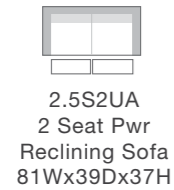

## COMBINATIONS

2.5S2UA  
2 Seat Pwr  
Reclining Sofa  
81Wx39Dx37H

2S2UA  
Pwr Reclining  
Loveseat  
63Wx39Dx37H

2.5S2USA  
2 Seat Pwr  
Reclining Small Sofa  
76Wx39Dx37H

1S1U  
Pwr Recliner  
40Wx39Dx37H

2.5EL1USA  
LAF Pwr  
Reclining Sofa  
67Wx39Dx37H

2.5ER1USA  
RAF Pwr  
Reclining Sofa  
67Wx39Dx37H

1.5EL1U  
LAF Pwr  
Recliner  
41Wx39Dx37H

1.5ER1U  
RAF Pwr  
Recliner  
41Wx39Dx37H

1.25EL1U  
LAF Pwr  
Recliner  
38Wx39Dx37H