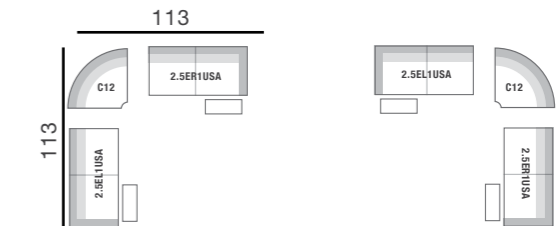

NEVADA

COMBINATIONS