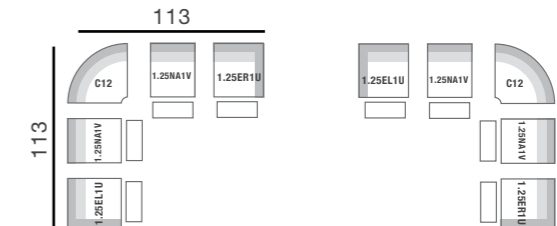

NEVADA

COMBINATIONS