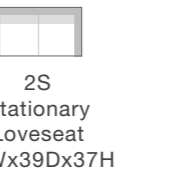

1.25ER1U  
RAF Pwr  
Recliner  
38Wx39Dx37H

1EL1U  
LAF Pwr  
Recliner  
31Wx39Dx37H

1ER1U  
RAF Pwr  
Recliner  
31Wx39Dx37H

1.25NA1V  
Armless Pwr Recliner  
29Wx39Dx37H

1.5NA  
Armless  
Chair  
32Wx39Dx37H

1.25NA  
Armless  
Chair  
29Wx39Dx37H

C12  
Sectional  
Corner  
46Wx46Dx37H

2.5S  
Stationary  
Sofa  
81Wx39Dx37H

2.5SS  
Stationary  
Sofa  
76Wx39Dx37H

2S  
Stationary  
Loveseat  
63Wx39Dx37H

AC  
Arm  
Chair  
40Wx39Dx37H