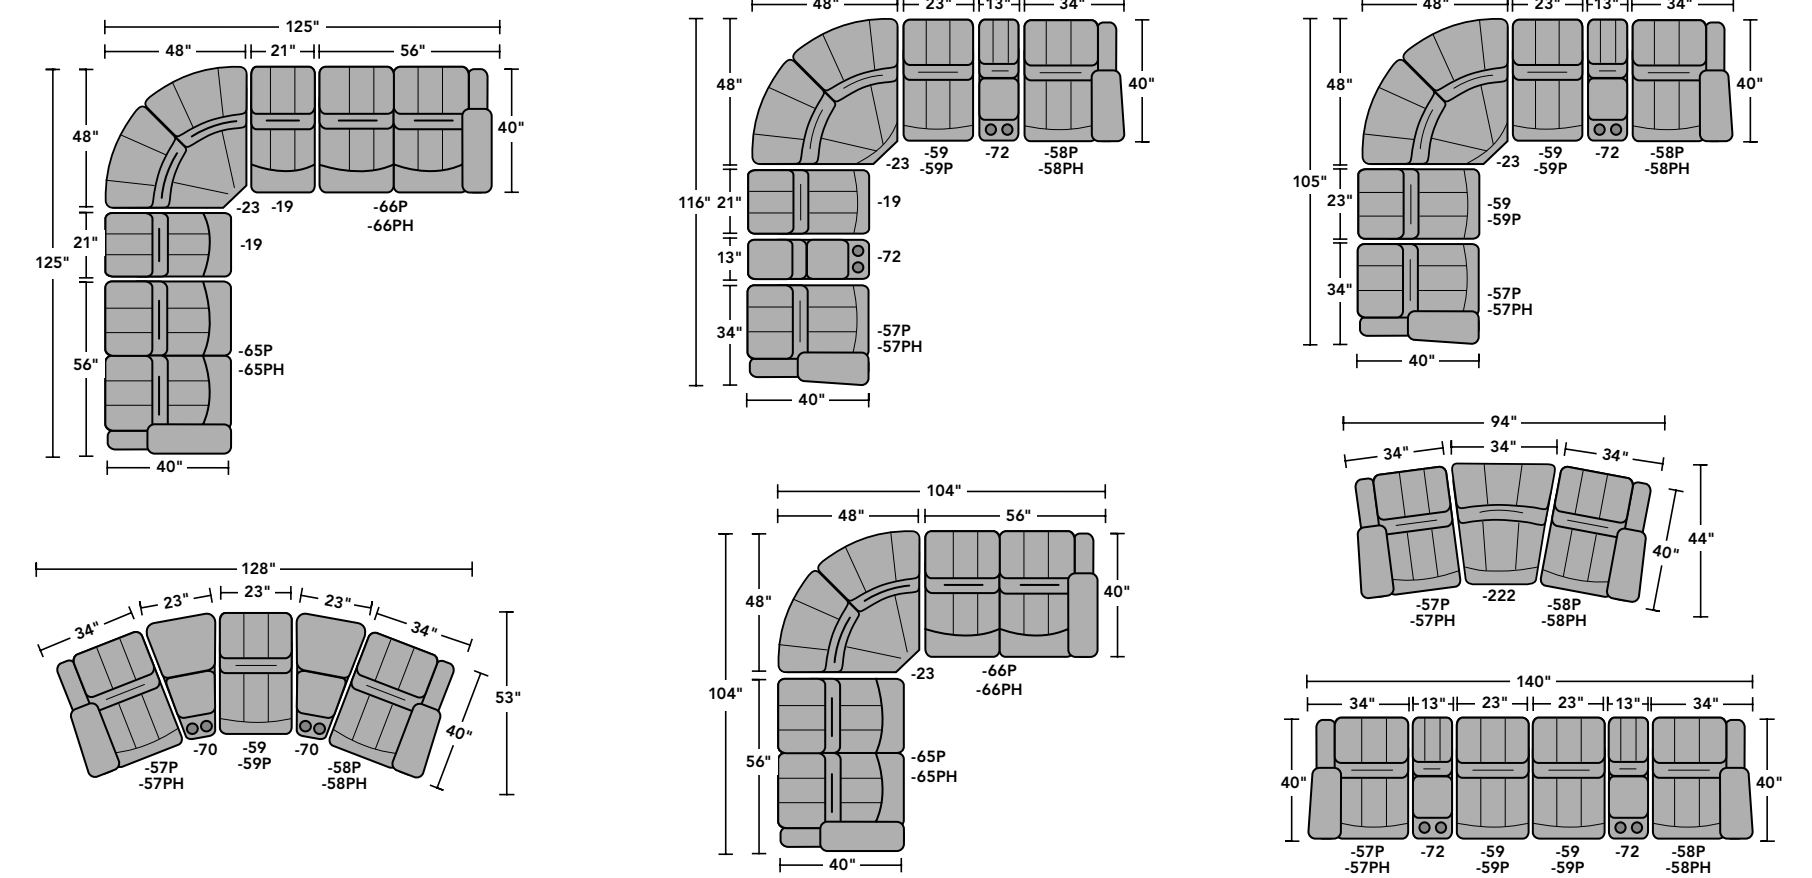

1710-62P shown in 349-72

Crosstown 1210 in leathers 048-54, 048-62, and 048-70
 New Town 1410 in fabric 136-70
 Downtown 1710 in fabrics 349-70 and 349-72

Pieces must be ordered in above style/cover combinations.
 LAF = Left-Arm-Facing | RAF = Right-Arm-Facing

All styles and pieces are available in six upholstery choices!

Printed sample color may vary from shown. Please refer to swatches for accurate color. Pieces must be ordered in above style/cover combinations.

AROUND TOWN

SAMPLE CONFIGURATIONS

Dimensions are in inches and are subject to variance. Options subject to change without notice.