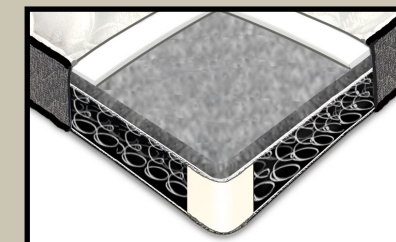

BLACK CHERRY

CAMEL

DRIFTWOOD

FROST

WALNUT

**ADDITIONAL OPTIONS:**

-CHOOSE YOUR CONTRAST BODY WELT

-CHOOSE YOUR CONTRAST THROW PILLOW WELT

-CHOOSE YOUR QUEEN SLEEPER

ORTHO

6" PLUSH

7.5" COZY