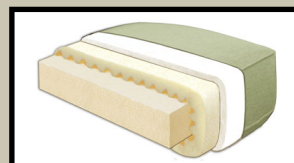

# You Design

SERIES: TIGHT BACK TRACK ARM

50 TRACK ARM 77"W x 37"D x 37"H

**1** CHOOSE YOUR ARM STYLE

40 BALL ARM  
80"W x 37"D x 37"H

60 SCROLL ARM  
77"W x 37"D x 37"H

70 LAWSON ARM  
\*NO WELT ON ARMS  
77"W x 37"D x 37"H

80 FLAIR ARM  
79"W x 37"D x 37"H

**2** CHOOSE YOUR COMFORT

COMFORT-LUX

FIRM-LUX

\*ALL ACCENT CHAIRS & SWIVEL GLIDERS ARE AVAILABLE IN ALL ARM STYLES  
\*SECTIONALS UNAVAILABLE

**3** CHOOSE YOUR LEG FINISH ( 4" Pyramid )

BLACK CHERRY

CAMEL

DRIFTWOOD

FROST

WALNUT

**ADDITIONAL OPTIONS:**

-CHOOSE YOUR CONTRAST BODY WELT

-CHOOSE YOUR CONTRAST THROW PILLOW WELT