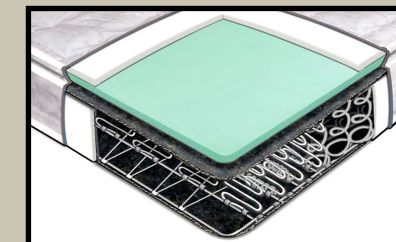

BLACK CHERRY

CAMEL

DRIFTWOOD

FROST

WALNUT

**ADDITIONAL OPTIONS:**

-CHOOSE YOUR CONTRAST BODY WELT

-CHOOSE YOUR CONTRAST THROW PILLOW WELT

-CHOOSE YOUR QUEEN SLEEPER

ORTHO

6" PLUSH

7.5" COZY