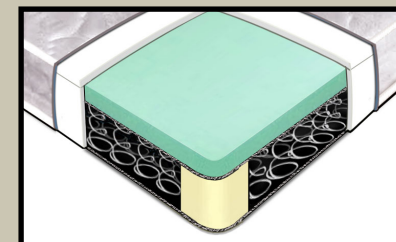

BLACK CHERRY

CAMEL

DRIFTWOOD

FROST

WALNUT

**ADDITIONAL OPTIONS:**

-CHOOSE YOUR CONTRAST BODY WELT

-CHOOSE YOUR CONTRAST THROW PILLOW WELT

-CHOOSE YOUR QUEEN SLEEPER

ORTHO

6" PLUSH

7.5" COZY