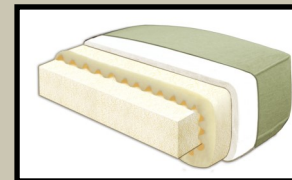

SCROLL ARM

LAWSON ARM

FLAIR ARM

3 CHOOSE YOUR SEATING WIDTH & BACK HEIGHT

STANDARD

SEAT WIDTH & BACK HEIGHT

LUXURY

SEAT WIDTH & BACK HEIGHT

4 CHOOSE YOUR BASE TREATMENT

NON-SKIRTED

SKIRTED

5 CHOOSE YOUR COMFORT

CONVO-LUX

FIRM-LUX

CLOUD-LUX

CLOUD-DOWN

6 CHOOSE YOUR SEAM

WELTED
EXCEPT LAWSON ARM

CLEAN SEAM
ALL ARMS