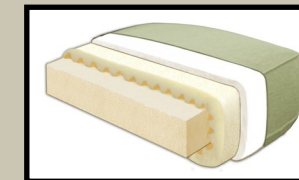

SCROLL ARM

LAWSON ARM

FLAIR ARM

3 CHOOSE YOUR SEATING WIDTH & BACK HEIGHT

STANDARD

SEAT WIDTH & BACK HEIGHT

LUXURY

SEAT WIDTH & BACK HEIGHT

4 CHOOSE YOUR BASE TREATMENT

NON-SKIRTED

SKIRTED

5 CHOOSE YOUR COMFORT

CONVO-LUX

FIRM-LUX

CLOUD-LUX

CLOUD-DOWN

6 CHOOSE YOUR SEAM

WELTED
EXCEPT LAWSON ARM

CLEAN SEAM
ALL ARMS