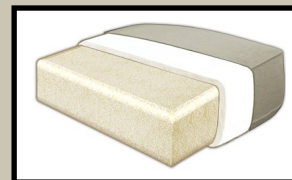

SCROLL ARM

LAWSON ARM

FLAIR ARM

3 CHOOSE YOUR SEATING WIDTH & BACK HEIGHT

STANDARD

SEAT WIDTH & BACK HEIGHT

LUXURY

SEAT WIDTH & BACK HEIGHT

4 CHOOSE YOUR BASE TREATMENT

NON-SKIRTED

SKIRTED

5 CHOOSE YOUR COMFORT

CONVO-LUX

FIRM-LUX

CLOUD-LUX

CLOUD-DOWN