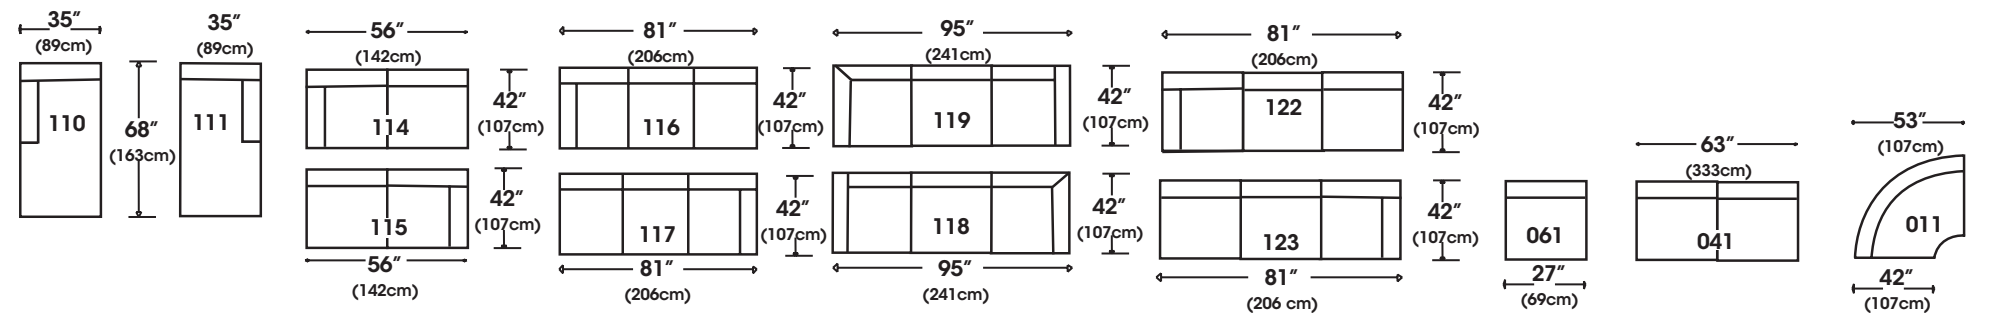

Sectional Pieces

N700-110 - RSC
N700-111 - LSC

N700-114 - RSE
N700-115 - LSE

N700-116 - RSE
N700-117 - LSE

N700-118 - RSE
N700-119 - LSE

N700-122 - RSB
N700-123 - LSB

N700-061 - SAL

N700-041 - LAL

N700-011 - WGE