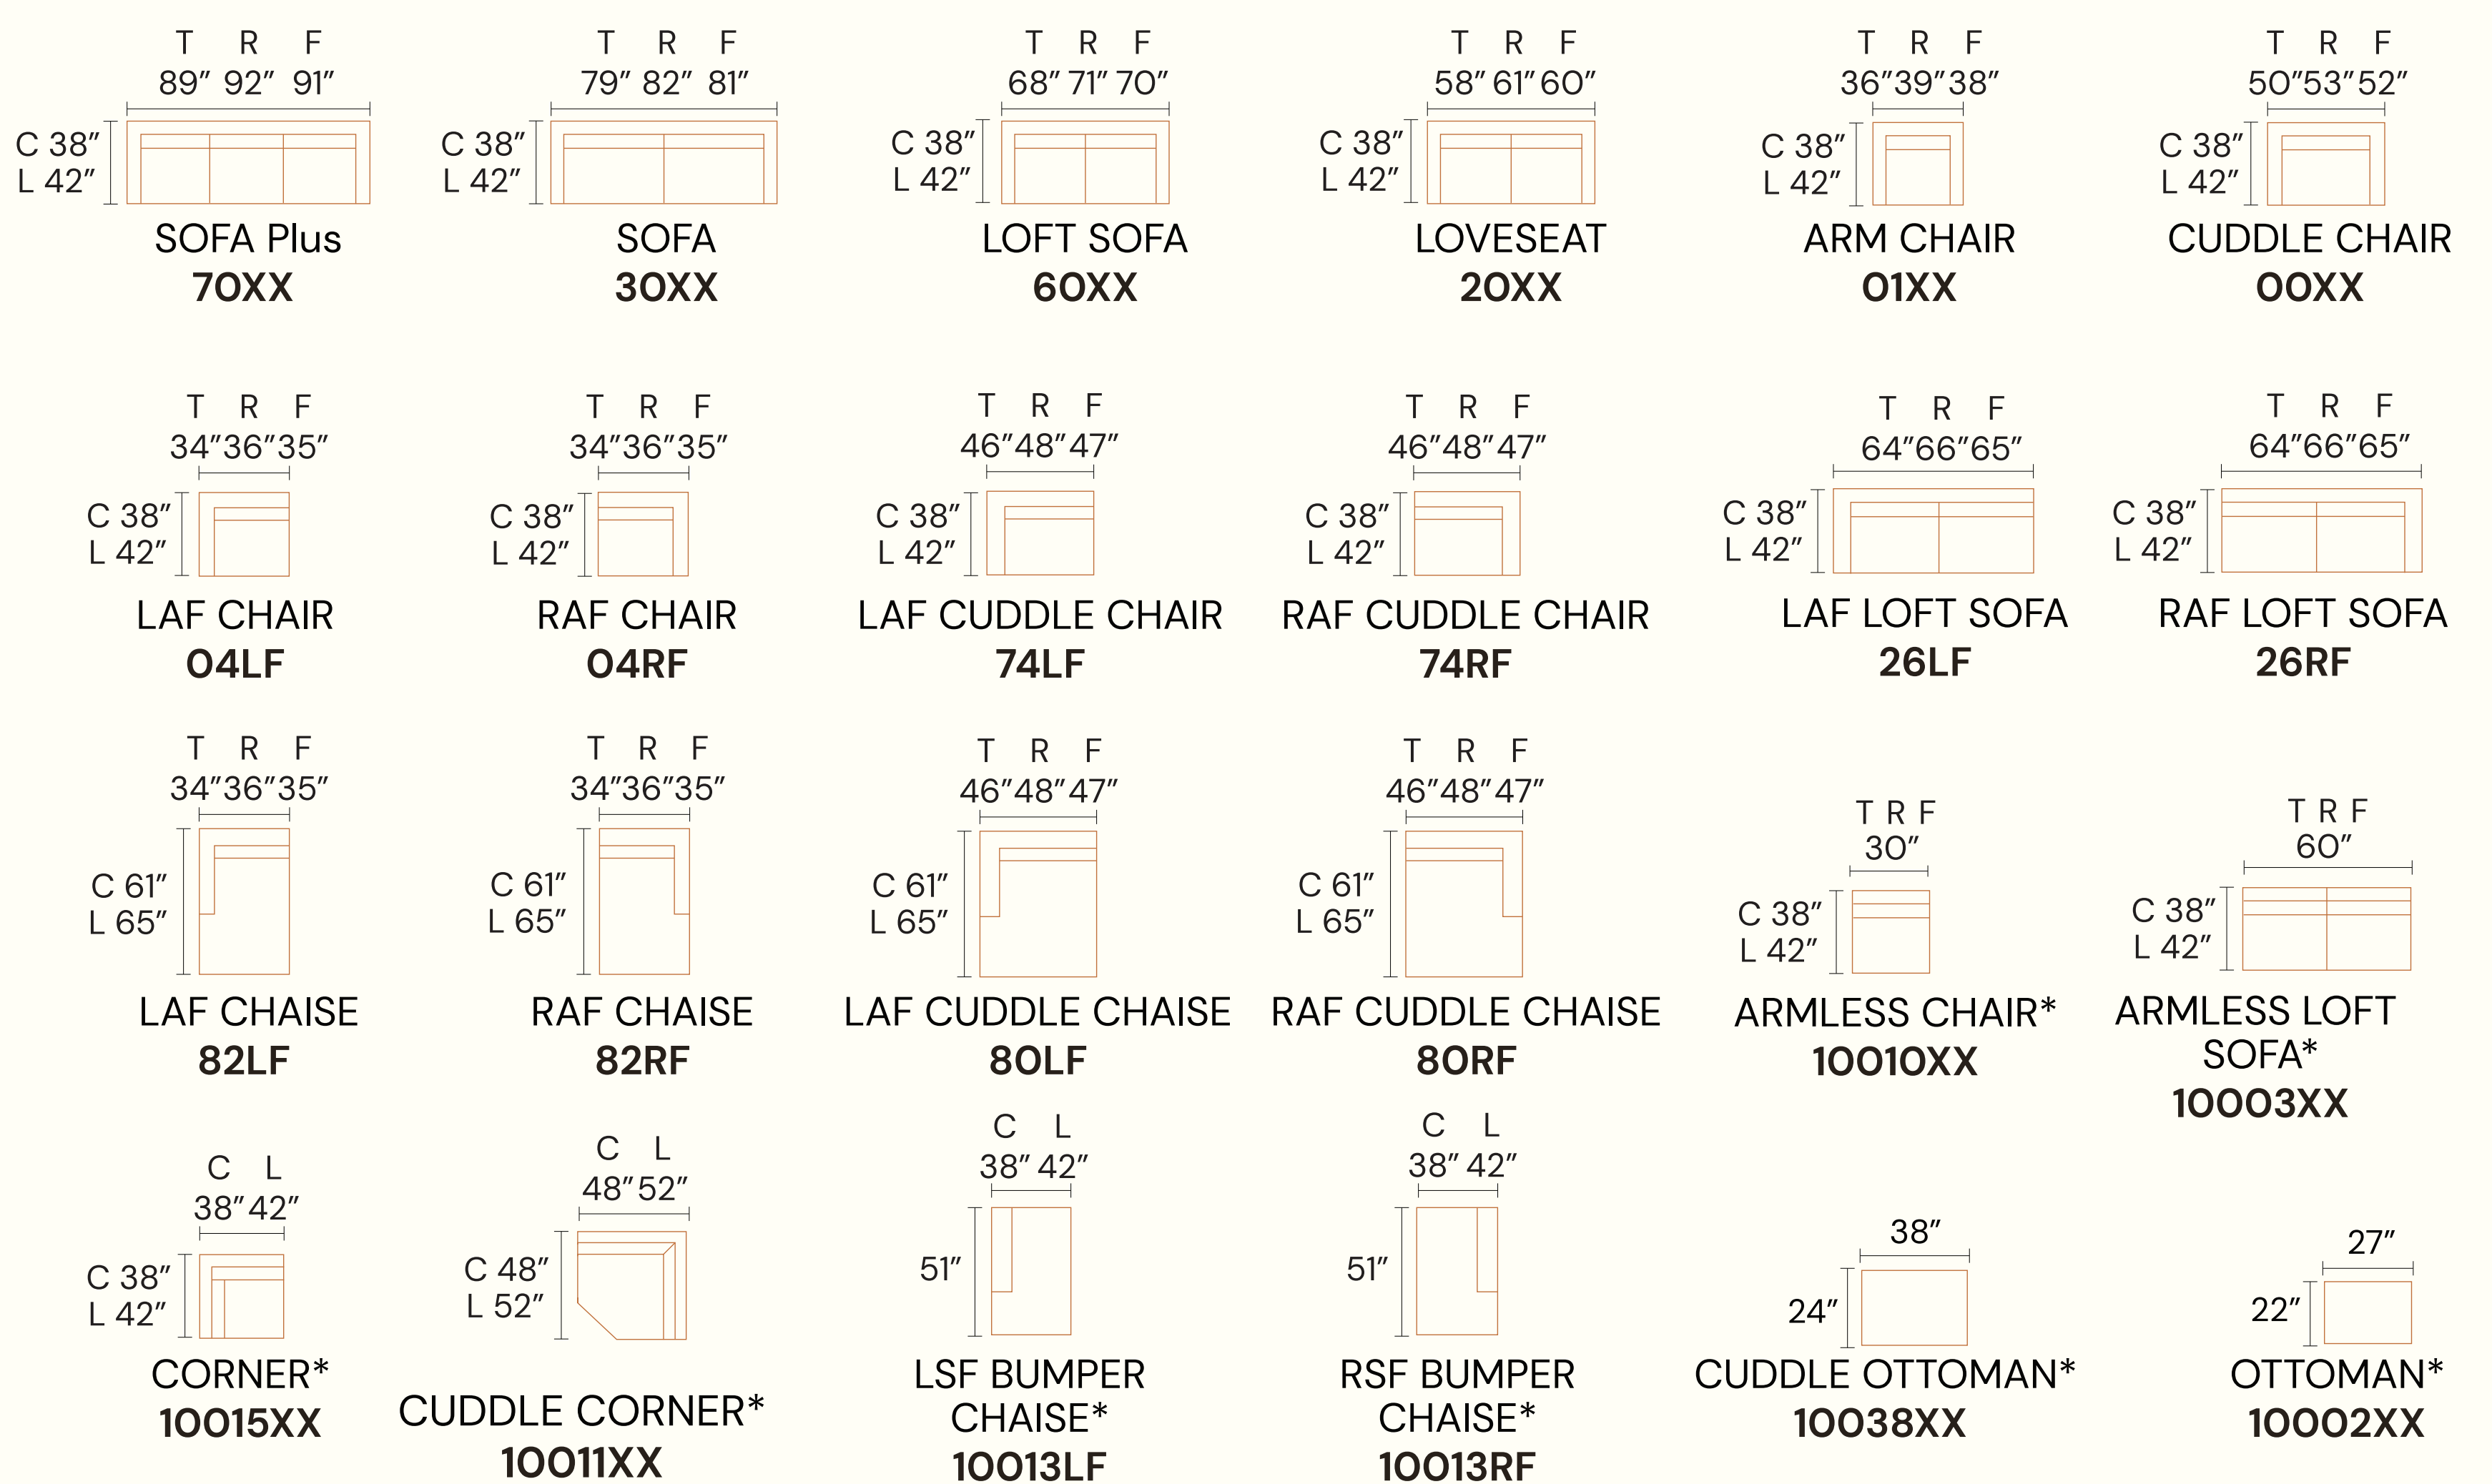

### 1

Choose Your Arm Style

**KELVIN**  
TRACK ARM  
100

**NIKOLA**  
ROLL ARM  
101

**NOVA**  
FLARE ARM  
102

**MOSTNY**  
SLOPE TRACK  
105

**HERTZ**  
SLOPE ROLL  
104

**NEILS**  
SLOPE FLARE  
103

### 2

Select Your Item

TRACK (T)  
ROLL (R)  
FLARE (F)

Frame Height: 31"  
Seat Height: 18"  
Ottoman Height: 18"

Armless pieces  
always begin with  
Arm Style DL100

All dimensions  
are approximate

### 3

Select Your Seat Depth

**CLASSIC C**

**UPGRADE TO LOUNGE L**