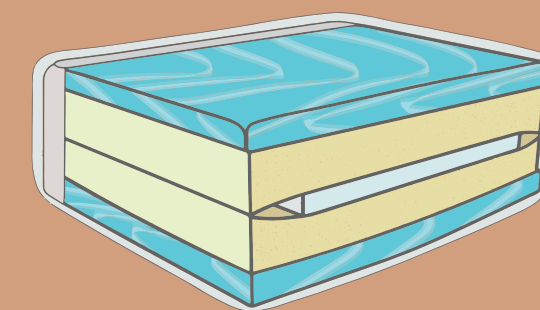

### 2

Select Your Item

TRACK (T)  
ROLL (R)  
FLARE (F)

Frame Height: 31"  
Seat Height: 18"  
Ottoman Height: 18"

Armless pieces  
always begin with  
Arm Style DL100

All dimensions  
are approximate

### 3

Select Your Seat Depth

**CLASSIC C**

**UPGRADE TO LOUNGE L**

### 4

Choose Your Cushion

**PURE FORM**

Three foam layers provide body-contouring support with a resilient, put-together appearance.

**G**

**PLUMA PLUSH**

Premium down blend combines with resilient foam for lasting support.