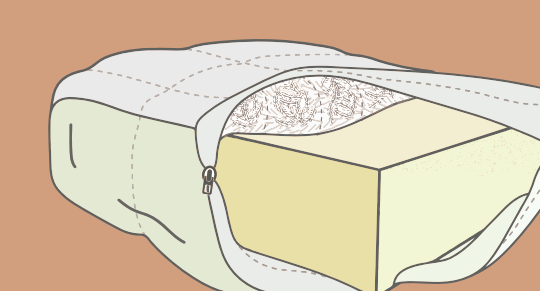

### 3

Select Your Seat Depth

**CLASSIC C**

**UPGRADE TO LOUNGE L**

### 4

Choose Your Cushion

**PURE FORM**

Three foam layers provide body-contouring support with a resilient, put-together appearance.

**G**

**PLUMA PLUSH**

Premium down blend combines with resilient foam for lasting support.