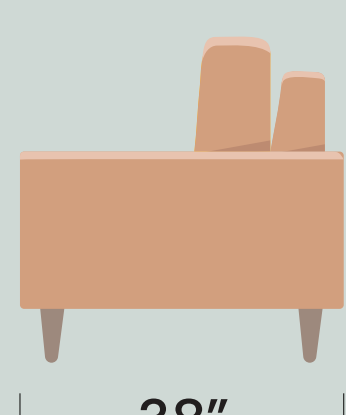

### 2

Select Your Item

TRACK (T)  
ROLL (R)  
FLARE (F)

Frame Height: 31"  
Seat Height: 18"  
Ottoman Height: 18"

Armless pieces  
always begin with  
Arm Style DL100

All dimensions  
are approximate

### 3

Select Your Seat Depth

**CLASSIC C**

**UPGRADE TO LOUNGE L**