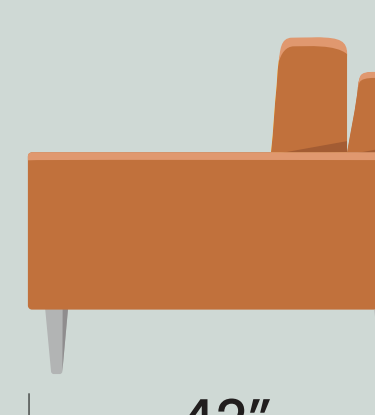

### 2

Select Your Item

TRACK (T)  
ROLL (R)  
FLARE (F)

Frame Height: 31"  
Seat Height: 18"  
Ottoman Height: 18"

Armless pieces  
always begin with  
Arm Style DL100

All dimensions  
are approximate

### 3

Select Your Seat Depth

**CLASSIC C**

**UPGRADE TO LOUNGE L**