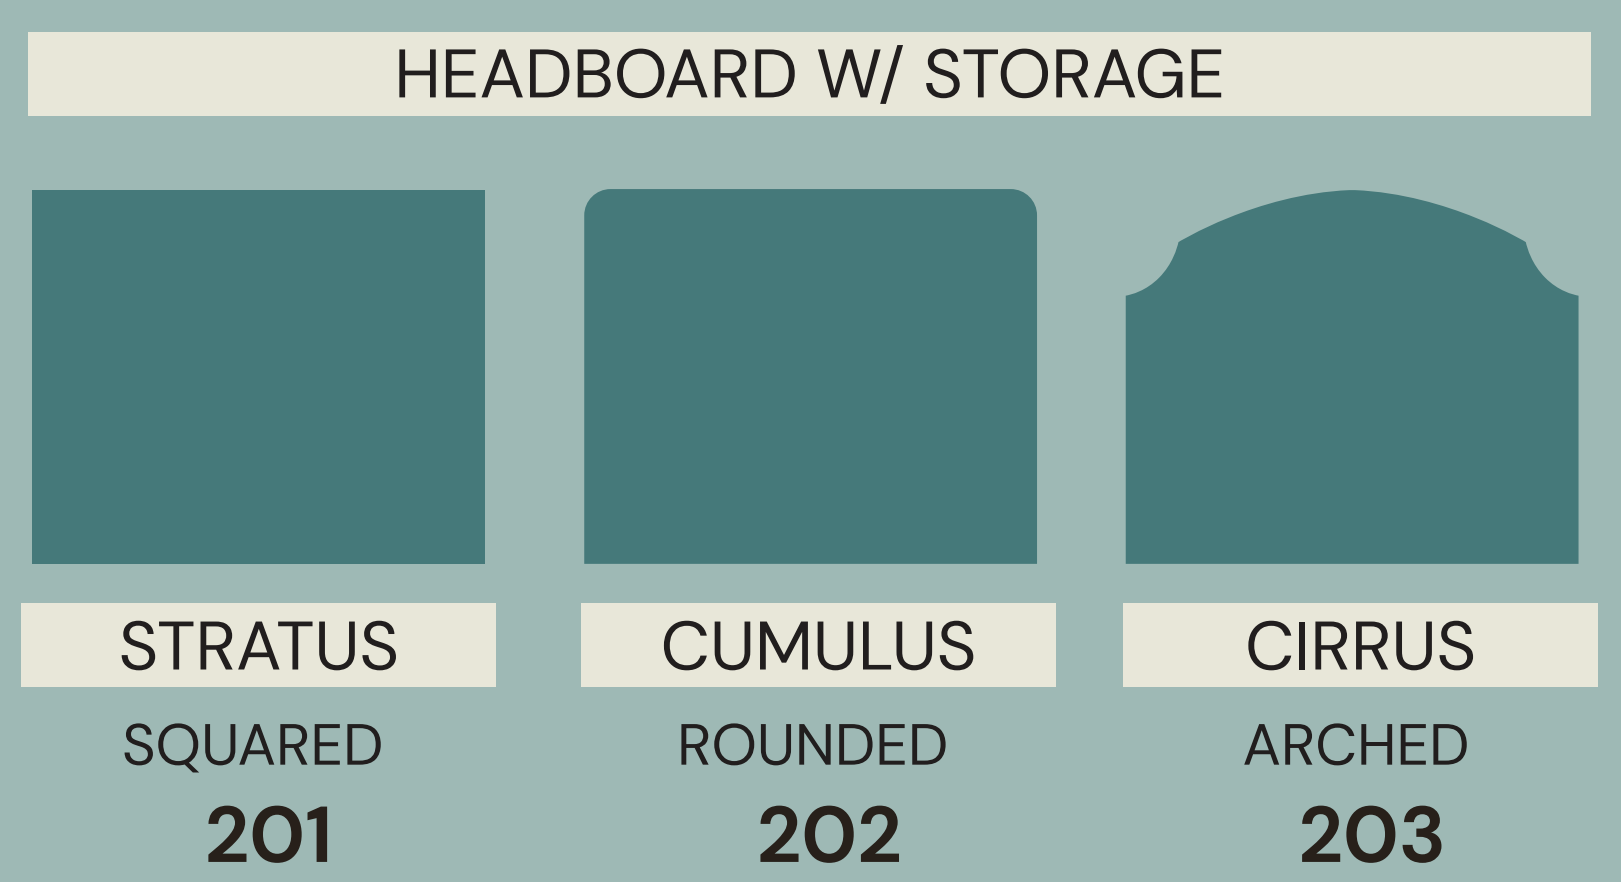

Mix it up. Make it yours.

DESIGN LAB

by JONATHAN LOUIS

Design Lab allows you to create and design to your heart's content with an easy 3D experience.

1

Choose Your Headboard Shape

2

Select Your Size

Dimensions are approximate

3

Choose Your Headboard

4

Select Height

5

Select Your Treatment

6