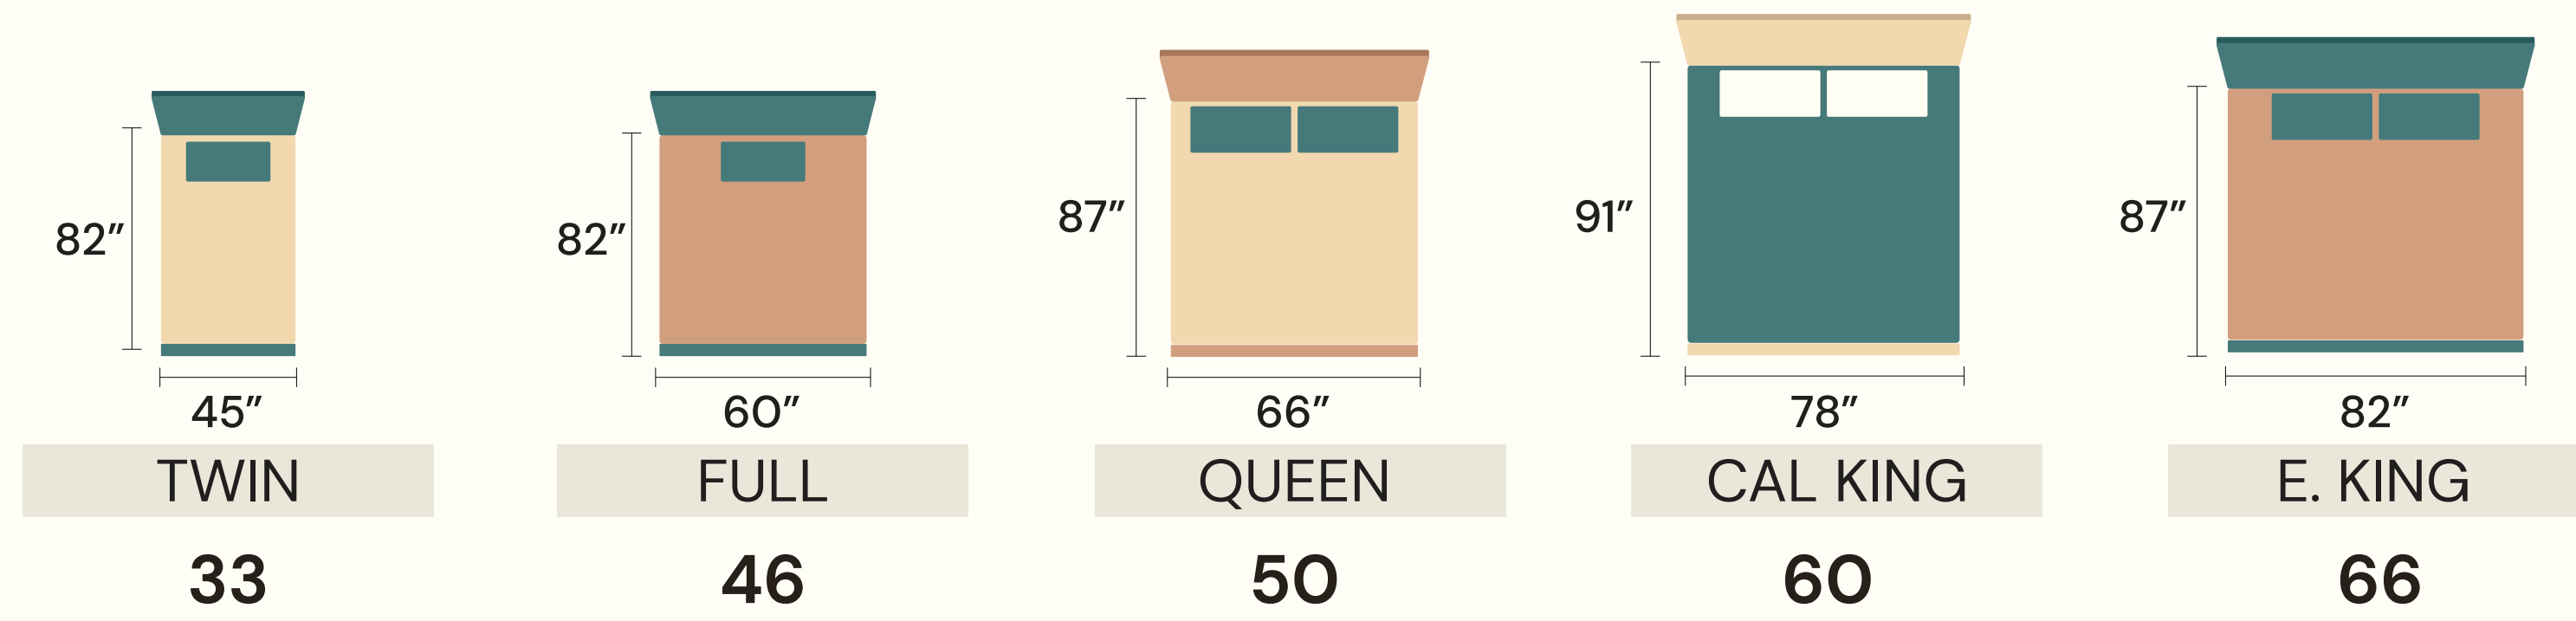

Mix it up. Make it yours.

DESIGN LAB

by JONATHAN LOUIS

Design Lab allows you to create and design to your heart's content with an easy 3D experience.

1

Choose Your Headboard Shape

2

Select Your Size

Dimensions are approximate

3

Choose Your Headboard

4

Select Height

5

Select Your Treatment

6

Select Your Leg Shape

*Option Not Available on Storage Beds

SCAN TO LEARN MORE

jordan.com