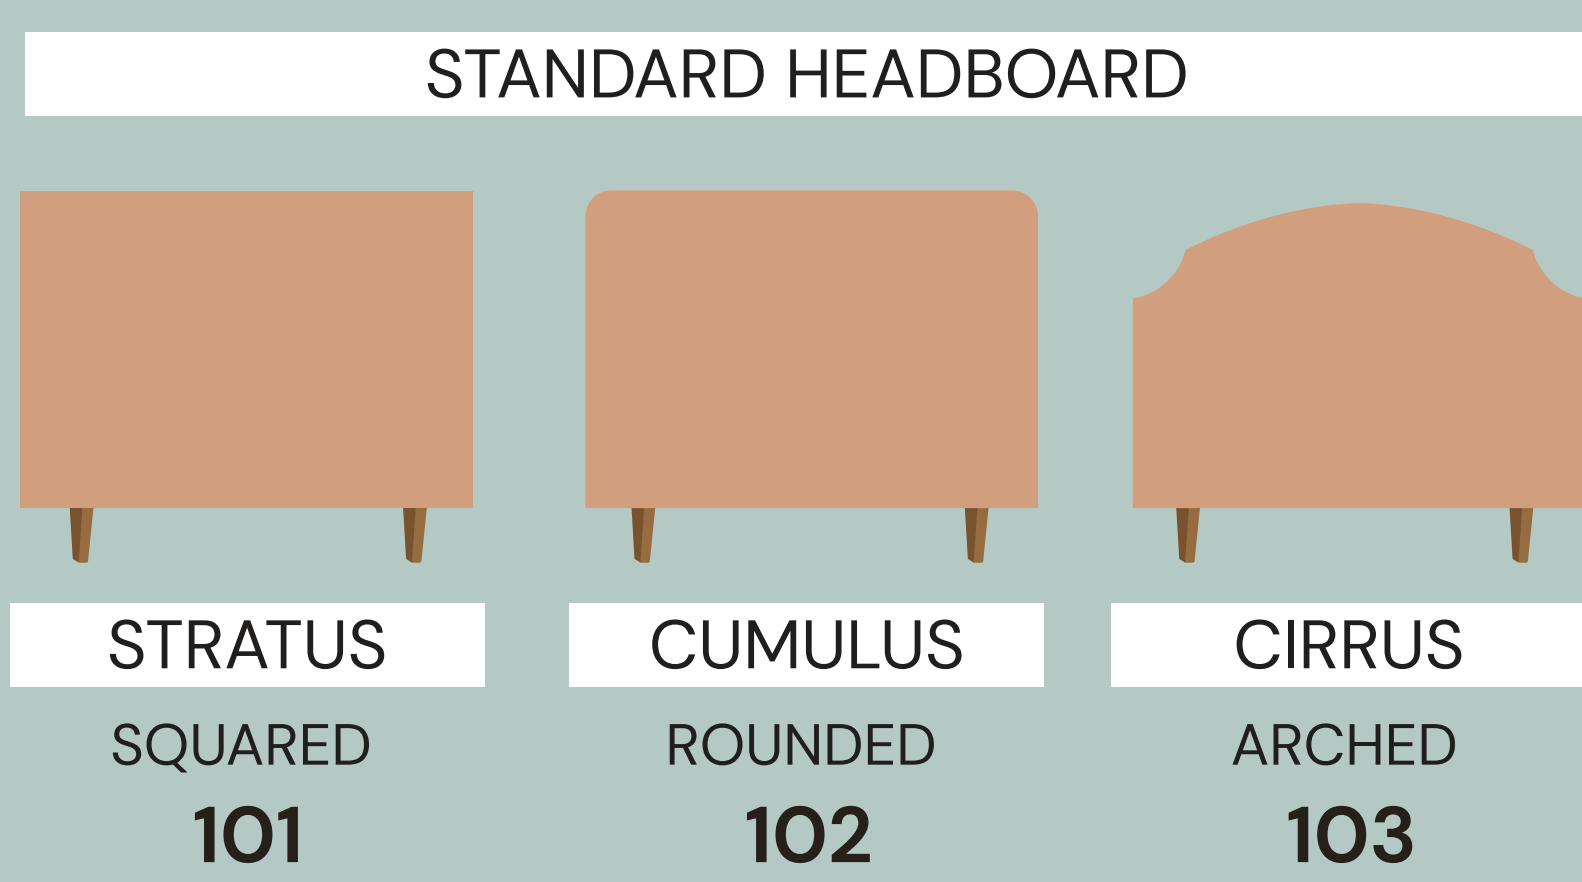

Mix it up. Make it yours.

DESIGN LAB

by JONATHAN LOUIS

Design Lab allows you to create and design to your heart's content with an easy 3D experience.

1

Choose Your Headboard Shape

2

Select Your Size

Dimensions are approximate

3

Choose Your Headboard

4

Select Height

5

Select Your Treatment

6