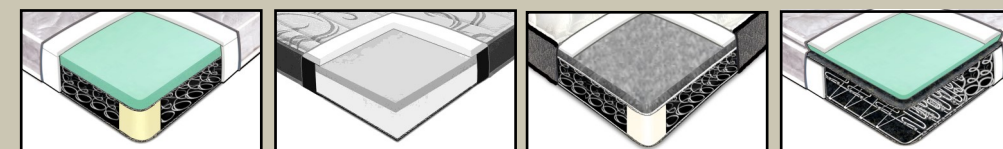

LARSON ARM 84"
 ROLFE ARM 92"
 TAYLOR ARM 89"
 SLOAN ARM 89"
 FLAIR ARM 91"
 VOGUE ARM 91"

3 CHOOSE YOUR SEATING

TWO OVER ONE

TWO OVER TWO

THREE OVER THREE

4 CHOOSE YOUR DEPTH & HEIGHT

STANDARD

36" DEEP / 37" HIGH

LUXURY

39" DEEP / 40" HIGH

5 CHOOSE YOUR COMFORT

CONVO-LUX FIRM-LUX CLOUD-LUX CLOUD-DOWN

6 CHOOSE YOUR LEG

BLACK CHERRY CARAMEL WALNUT BLACK CHERRY CARAMEL WALNUT
 DRIFTWOOD FROST 2 1/2" PYRAMID DRIFTWOOD FROST 2 1/2" CUBE

LARSON LEG ONLY

OR

SKIRT
 LEG FINISH N/A

ADDITIONAL OPTIONS: CHOOSE YOUR QUEEN

ORTHO MEMORY PLUSH COZY

* MANY SECTIONAL PIECES ALSO AVAILABLE
 **WELT IS STANDARD. FOR NON-WELTED
 PLEASE SPECIFY "OMIT WELT".