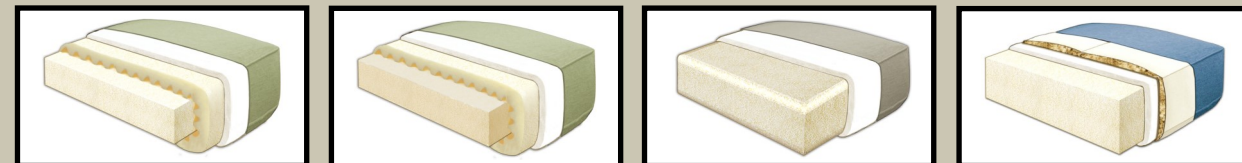

S/Q

E

K

STUDIO SIZE

ESTATE SIZE

KING SIZE

LARSON ARM 74"
 ROLFE ARM 82"
 TAYLOR ARM 79"
 SLOAN ARM 79"
 FLAIR ARM 81"
 VOGUE ARM 81"

LARSON ARM 80"
 ROLFE ARM 88"
 TAYLOR ARM 85"
 SLOAN ARM 85"
 FLAIR ARM 87"
 VOGUE ARM 87"

LARSON ARM 84"
 ROLFE ARM 92"
 TAYLOR ARM 89"
 SLOAN ARM 89"
 FLAIR ARM 91"
 VOGUE ARM 91"

3 CHOOSE YOUR SEATING

TWO OVER ONE

TWO OVER TWO

THREE OVER THREE

4 CHOOSE YOUR DEPTH & HEIGHT

STANDARD

36" DEEP / 37" HIGH

LUXURY

39" DEEP / 40" HIGH

5 CHOOSE YOUR COMFORT

CONVO-LUX FIRM-LUX CLOUD-LUX CLOUD-DOWN

6 CHOOSE YOUR LEG

BLACK CHERRY CARAMEL WALNUT BLACK CHERRY CARAMEL WALNUT
 DRIFTWOOD FROST 2 1/2" PYRAMID DRIFTWOOD FROST 2 1/2" CUBE

LARSON LEG ONLY

OR

SKIRT
 LEG FINISH N/A

ADDITIONAL OPTIONS: CHOOSE YOUR QUEEN

ORTHO MEMORY PLUSH COZY

* MANY SECTIONAL PIECES ALSO AVAILABLE
 **WELT IS STANDARD. FOR NON-WELTED
 PLEASE SPECIFY "OMIT WELT".