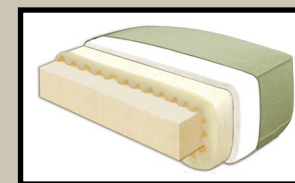

You Design

SERIES: 52

TRACK ARM-WOOD BASE

* SECTIONAL PIECES ALSO AVAILABLE

1 CHOOSE YOUR SEATING

TWO OVER ONE

TWO OVER TWO

THREE OVER THREE

2 CHOOSE YOUR COMFORT

CONVO-LUX

FIRM-LUX

CLOUD-LUX

CLOUD-DOWN

3 CHOOSE YOUR BASE

GREY WASH

WHITE TEAK WASH

COTTAGE WHITE

BLACK TEAK WASH

ROYAL OAK

VINTAGE SMOKE

ADDITIONAL OPTIONS: CHOOSE YOUR QUEEN SLEEPER

ORTHO

SPRING GEL

PLUSH