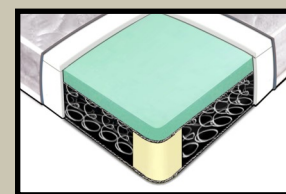

COTTAGE WHITE

BLACK TEAK WASH

ROYAL OAK

VINTAGE SMOKE

ADDITIONAL OPTIONS: CHOOSE YOUR QUEEN SLEEPER

ORTHO

SPRING GEL

PLUSH