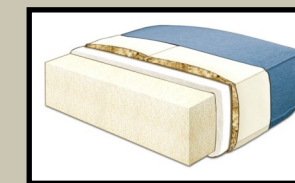

2 CHOOSE YOUR COMFORT

CONVO-LUX

FIRM-LUX

CLOUD-LUX

CLOUD-DOWN

3 CHOOSE YOUR BASE

GREY WASH

WHITE TEAK WASH

COTTAGE WHITE

BLACK TEAK WASH

ROYAL OAK

VINTAGE SMOKE

ADDITIONAL OPTIONS: CHOOSE YOUR QUEEN SLEEPER

ORTHO

SPRING GEL

PLUSH