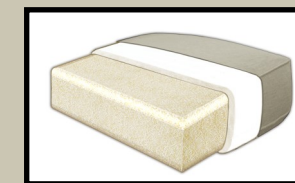

You Design

SERIES: 52

TRACK ARM-WOOD BASE

* SECTIONAL PIECES ALSO AVAILABLE

1 CHOOSE YOUR SEATING

TWO OVER ONE

TWO OVER TWO

THREE OVER THREE

2 CHOOSE YOUR COMFORT

CONVO-LUX

FIRM-LUX

CLOUD-LUX

CLOUD-DOWN

3 CHOOSE YOUR BASE

GREY WASH

WHITE TEAK WASH

COTTAGE WHITE

BLACK TEAK WASH

ROYAL OAK

VINTAGE SMOKE

ADDITIONAL OPTIONS: CHOOSE YOUR QUEEN SLEEPER

ORTHO

SPRING GEL

PLUSH