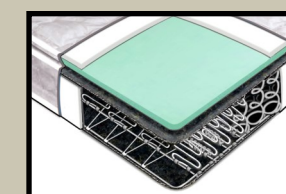

COTTAGE WHITE

BLACK TEAK WASH

ROYAL OAK

VINTAGE SMOKE

ADDITIONAL OPTIONS: CHOOSE YOUR QUEEN SLEEPER

ORTHO

SPRING GEL

PLUSH