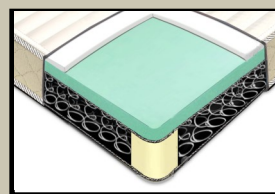

COTTAGE WHITE

BLACK TEAK WASH

ROYAL OAK

VINTAGE SMOKE

ADDITIONAL OPTIONS: CHOOSE YOUR QUEEN SLEEPER

ORTHO

SPRING GEL

PLUSH