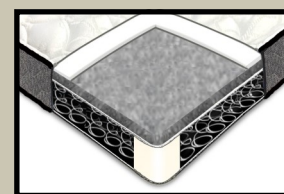

COTTAGE WHITE

BLACK TEAK WASH

ROYAL OAK

VINTAGE SMOKE

ADDITIONAL OPTIONS: CHOOSE YOUR QUEEN SLEEPER

ORTHO

SPRING GEL

PLUSH