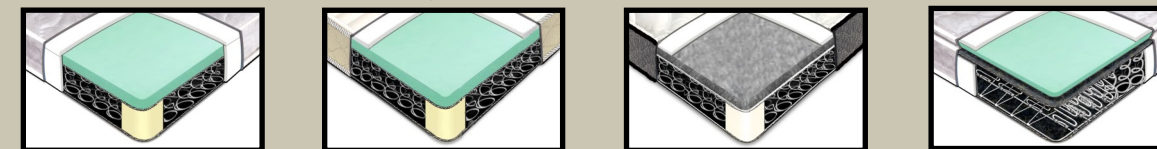

ADDITIONAL OPTIONS:

CHOOSE YOUR QUEEN SLEEPER

ORTHO SPRING GEL PLUSH COZY

* MANY SECTIONAL PIECES ALSO AVAILABLE