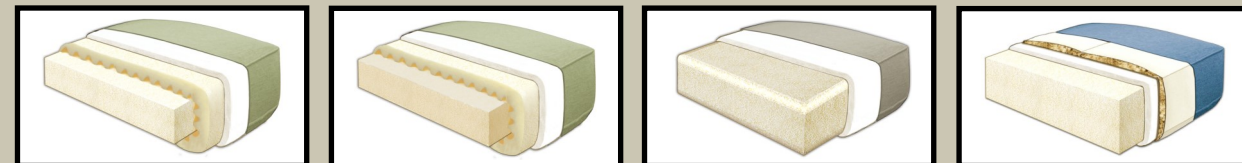

K

KING SIZE
 ENGLISH ARM 92"
 BALL ARM 93"
 TRACK ARM 90"
 SCROLL ARM 90"
 LAWSON ARM 84"
 FLAIR ARM 92"

G

GRANDE SIZE
 ENGLISH ARM 99"
 BALL ARM 100"
 TRACK ARM 97"
 SCROLL ARM 97"
 LAWSON ARM 91"
 FLAIR ARM 99"

3 CHOOSE YOUR SEATING

TWO OVER ONE

TWO OVER TWO

THREE OVER THREE

4 CHOOSE YOUR DEPTH & HEIGHT

STANDARD

36" DEEP / 37" HIGH

LUXURY

39" DEEP / 40" HIGH

5 CHOOSE YOUR COMFORT

CONVO-LUX FIRM-LUX CLOUD-LUX CLOUD-DOWN

6 CHOOSE YOUR BASE

BLACK CHERRY CARAMEL WALNUT DRIFTWOOD FROST 2 1/2" PYRAMID 2 1/2" CUBE

OR

SKIRT
 LEG FINISH N/A

ADDITIONAL OPTIONS: